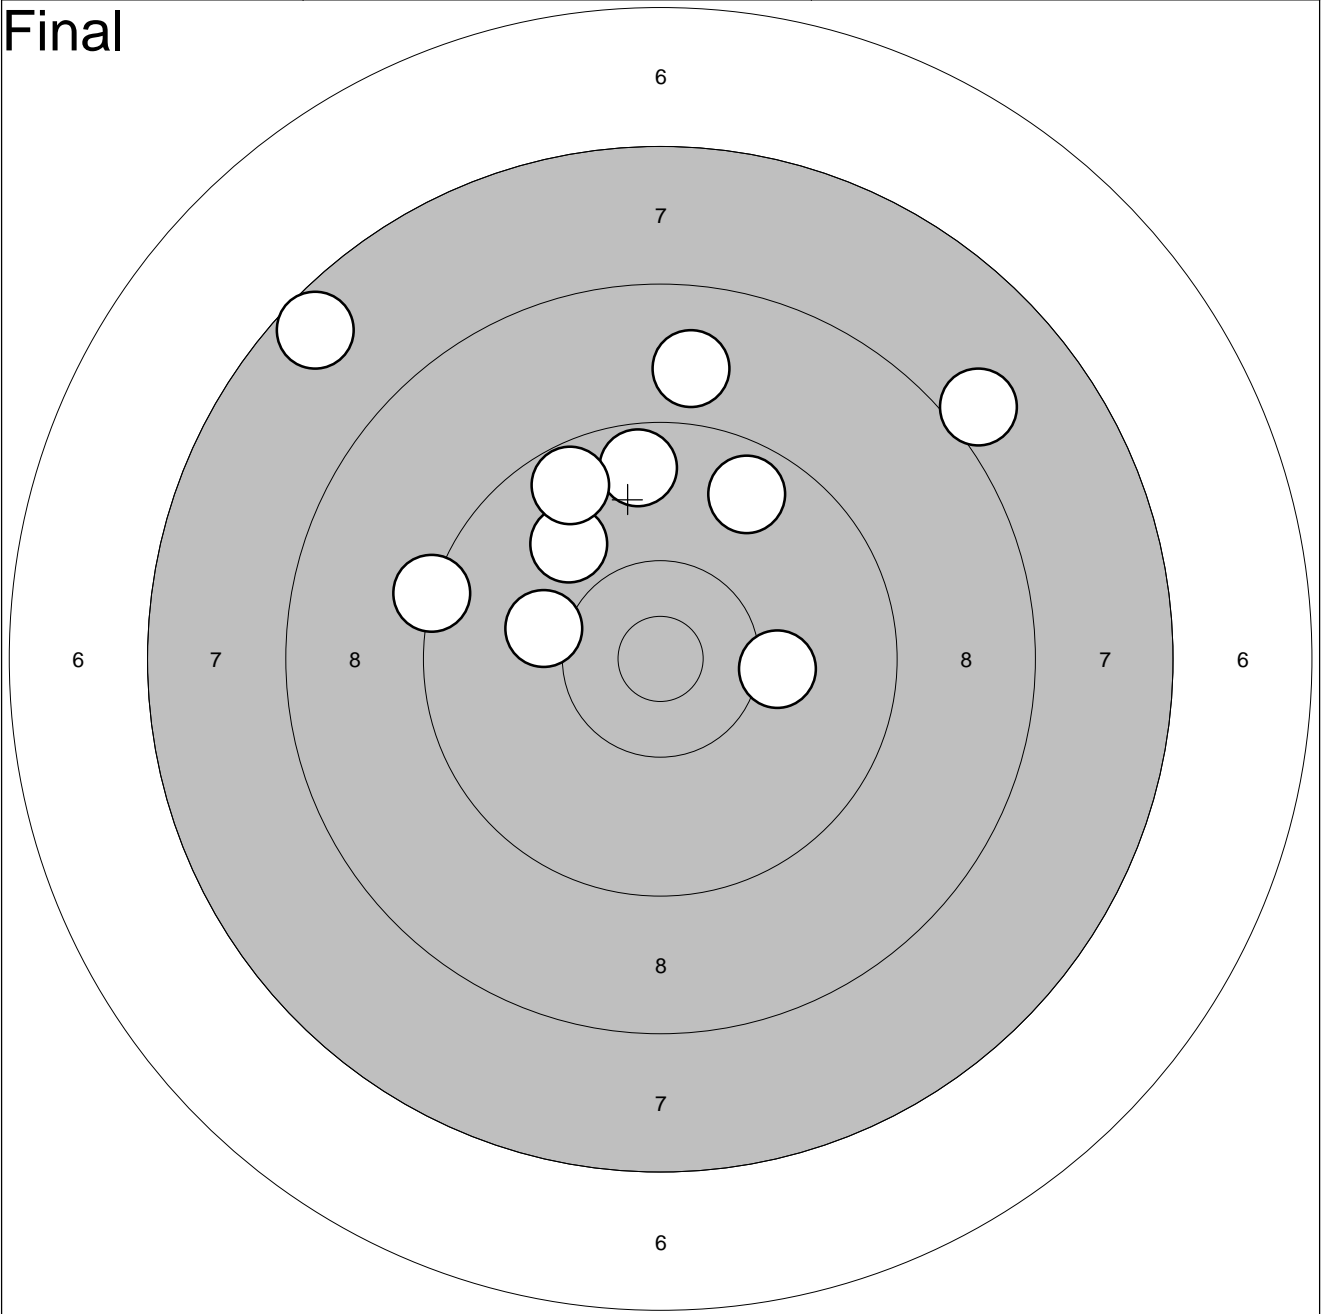

Relay 2	Lane 8	Coral Kennerley	
		Carmarthen	
20.09.2009	Junior Air Pistol - 2009	Welsh Airgun Association	

Final

1: 10.1	←	6: 9.5	↖	Serie: 92.3
2: 10.1	→	7: 8.0	↗	
3: 9.9	↖	8: 9.6	↗	Sum: 627.3
4: 7.5	↖	9: 9.2	←	
5: 9.6	↑	10: 8.8	↑