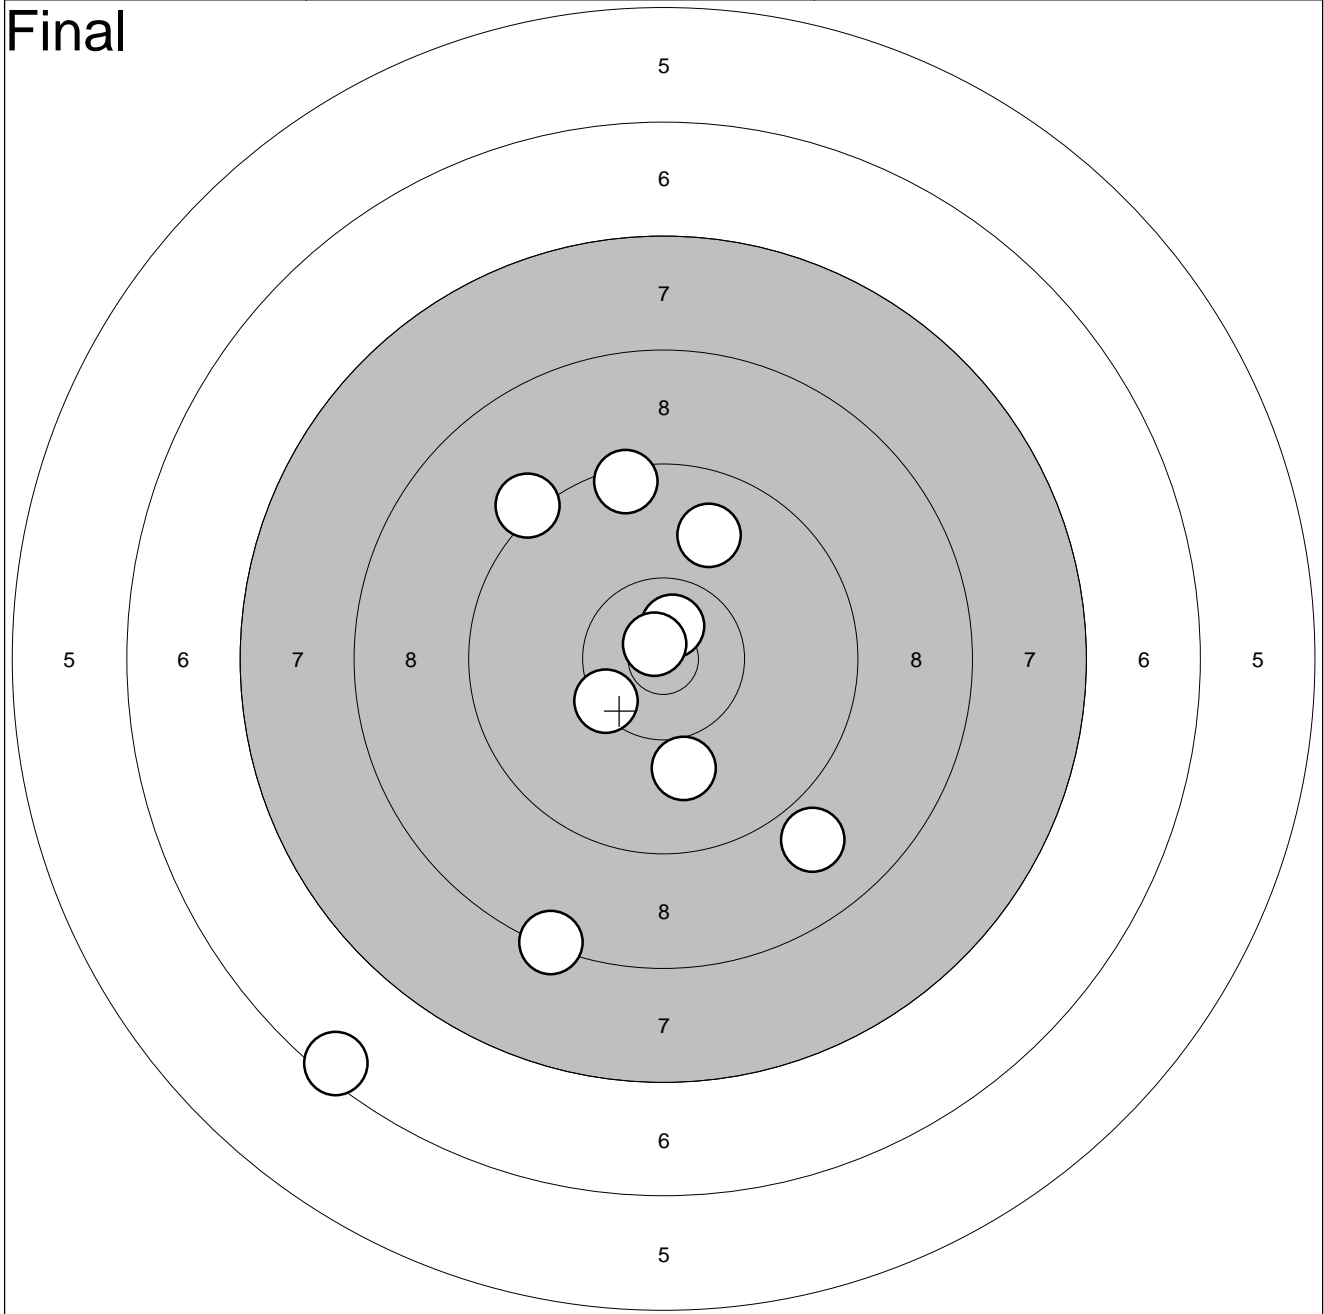

Relay 2	Lane 6	Ashleigh Holmes

Centurion		

20.09.2009	Junior Air Pistol - 2009	Welsh Airgun Association

Final

1: 9.4	↗	6: 8.3	↘	Serie: 93.8
2: 9.8	↗	7: 10.3	↙	
3: 9.2	↖	8: 10.8*	↖	Sum: 632.8
4: 10.7*	↗	9: 8.9	↘	
5: 10.0	↘	10: 6.4	↙