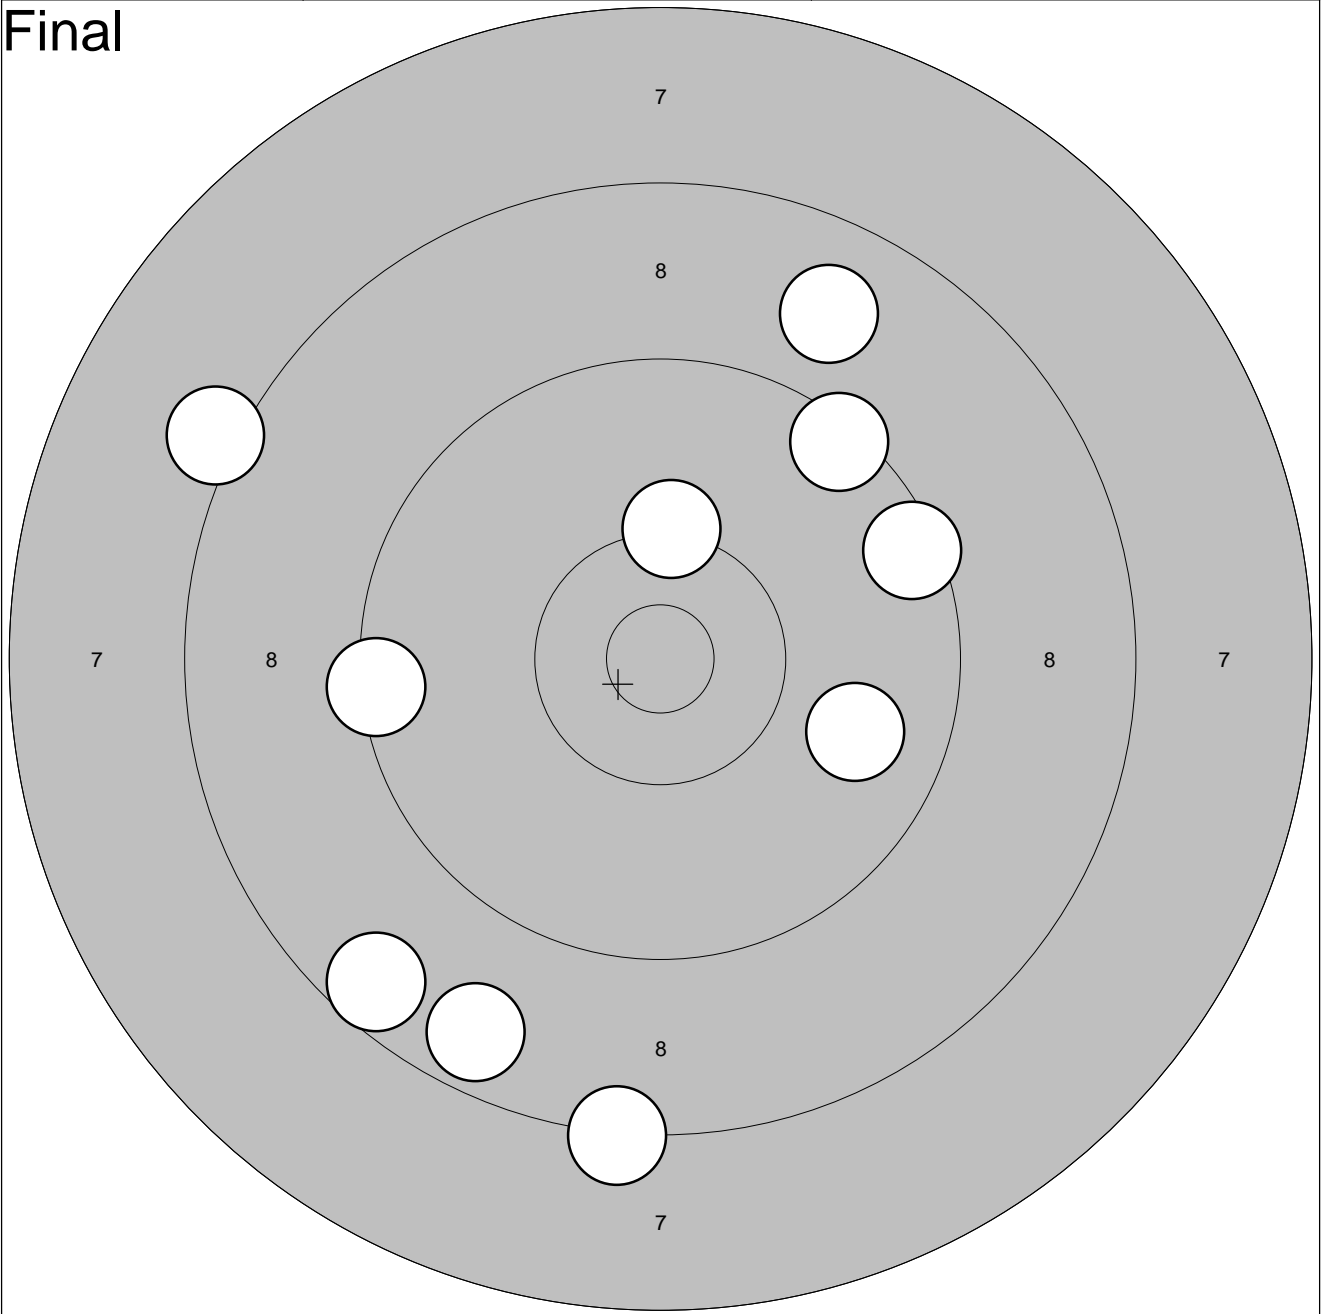

Relay 2	Lane 7	Matt Hoff		
		Fareham		
20.09.2009	Junior Air Pistol - 2009	Welsh Airgun Association		

Final

1: 9.4 →	6: 9.3 ←	Serie: 90.2
2: 8.1 ↙	7: 8.5 ↘	
3: 9.8 →	8: 8.2 ↓	Sum: 627.2
4: 8.8 ↗	9: 10.2 ↑	
5: 9.3 ↗	10: 8.6 ↘