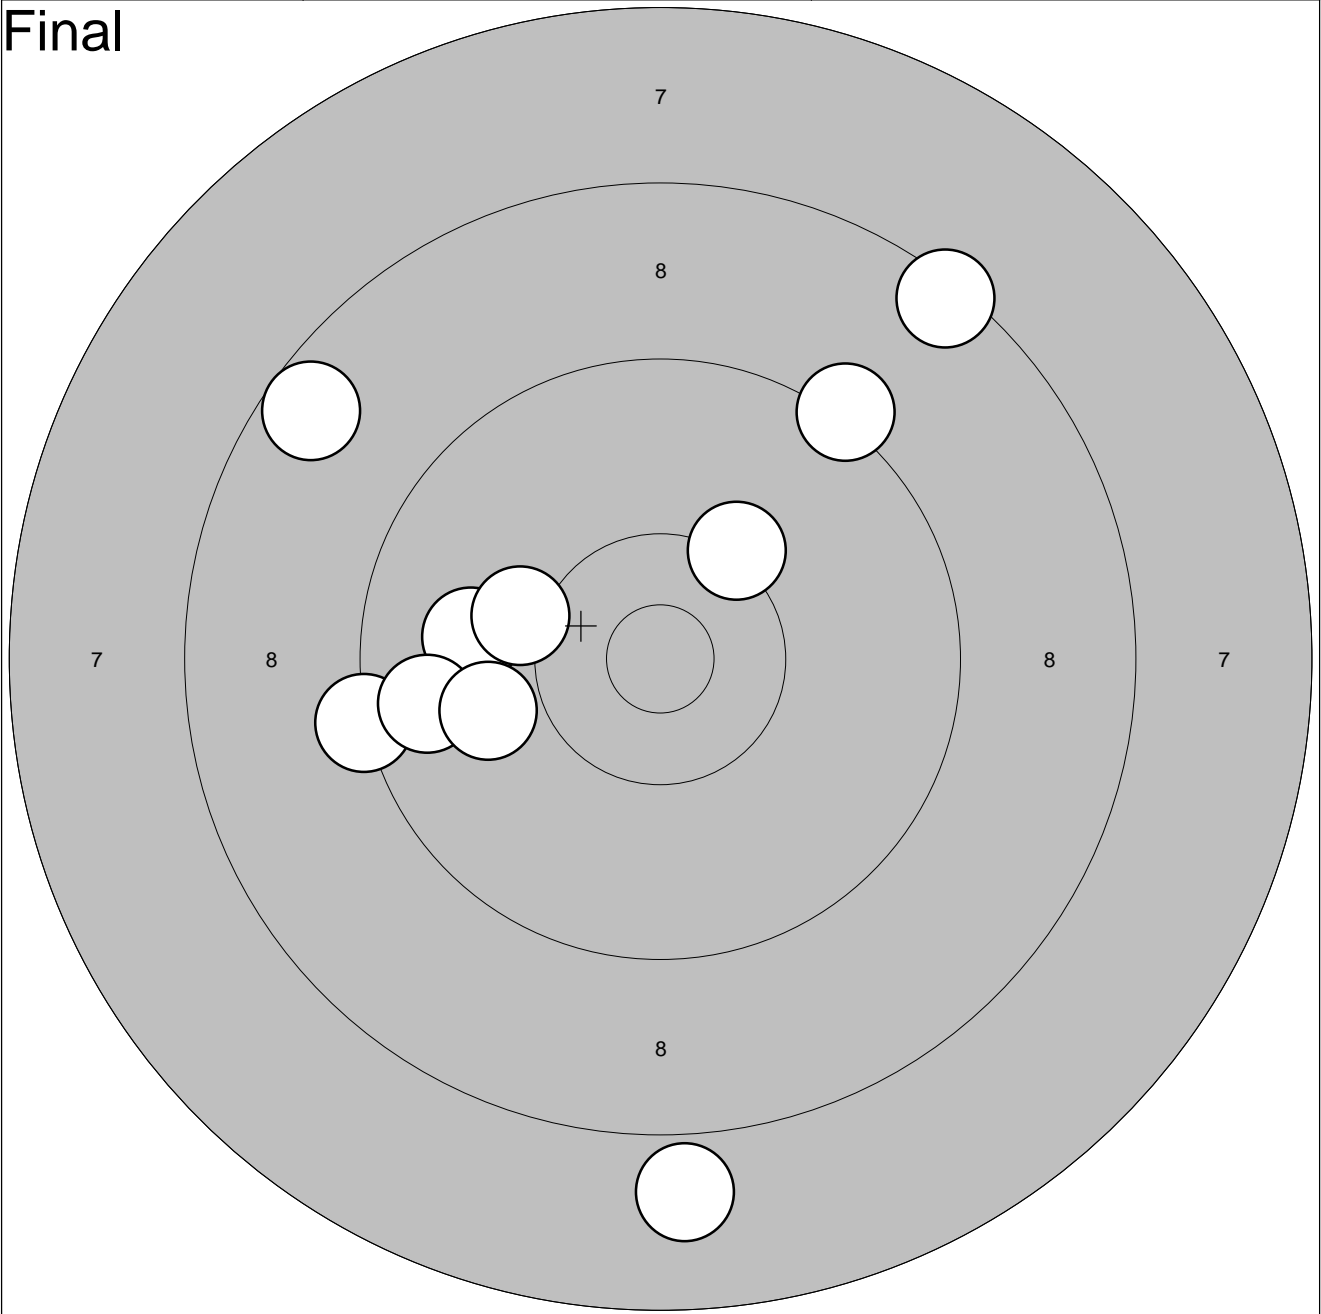

Relay 2	Lane 3	Geraldine Buckley	
		Durham	
20.09.2009	Junior Air Pistol - 2009	Welsh Airgun Association	

Final

1: 9.9 ←	6:10.1 ←	Serie: 92.8
2:10.2 ↗	7: 9.2 ↗	
3: 9.2 ←	8: 9.9 ←	Sum: 642.8
4: 9.6 ←	9: 8.3 ↗	
5: 8.5 ↖	10: 7.9 ↓