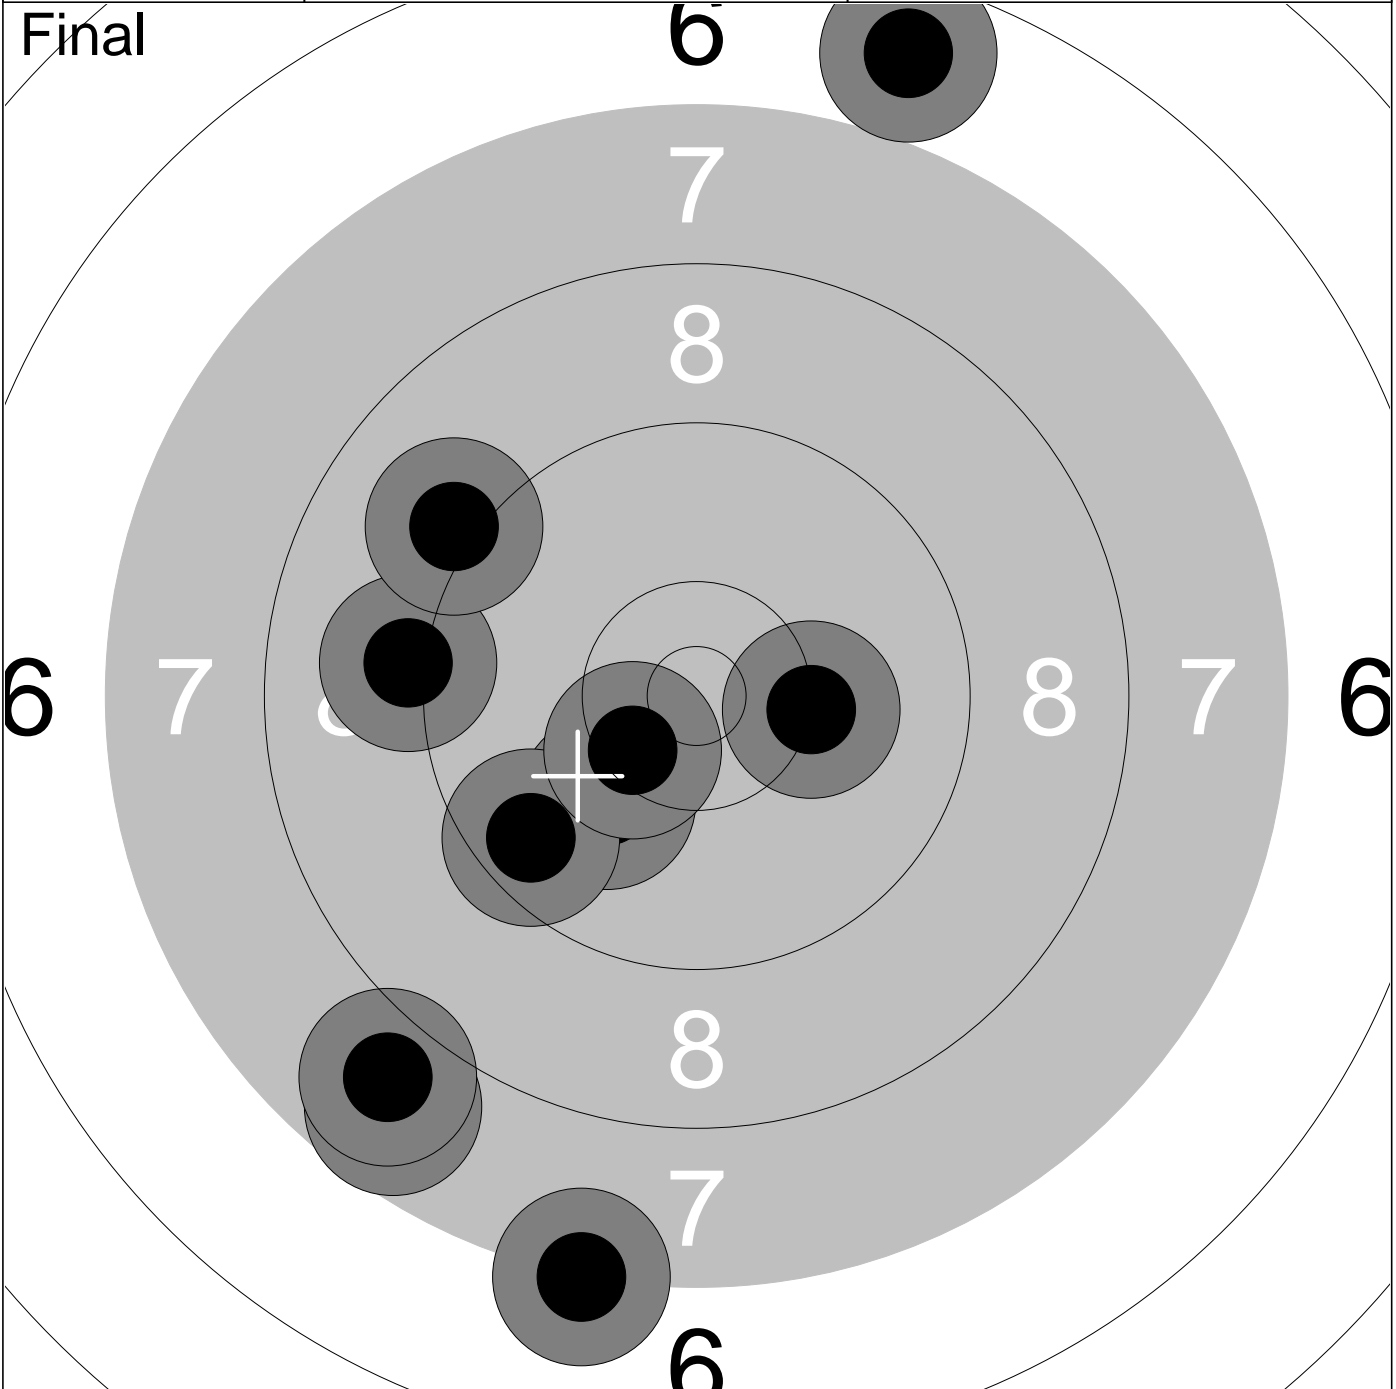

Relay 1	Lane 12	Craig Auden
-------------------	-------------------	--------------------

1: 9.6 ↗	6: 10.3 ↘	Series 93.6
2: 9.4 ↖	7: 8.8 ←	
3: 9.3 ↑	8: 9.8 ↓	Total 643.6
4: 8.6 ↗	9: 9.8 ←	
5: 9.0 ↖	10: 9.0 ↑	

1: 10.0 ↙	6: 10.3 ↖	Series 95.4
2: 8.1 ↗	7: 10.1 ↓	
3: 9.3 ↘	8: 9.5 ←	Total 632.4
4: 9.5 ↘	9: 9.4 ↓	
5: 9.8 ←	10: 9.4 ↗	

Relay 1	Lane 14	Chris Glover
-------------------	-------------------	---------------------

1: 9.1 ←	6: 7.2 ↓	Series 88.0
2: 7.7 ↙	7: 10.2 →	
3: 7.9 ↙	8: 9.1 ↖	Total 624.0
4: 10.1 ↙	9: 6.7 ↗	
5: 9.6 ↙	10: *10.4 ↙	

1: 9.2 ↙	6: 8.5 ↓	Series 87.6
2: 9.4 ↑	7: 9.7 ↓	
3: 7.2 ↑	8: 9.7 ↗	Total 583.6
4: 9.1 ↗	9: 9.2 ↓	
5: 6.5 ↗	10: 9.1 →	

Final

1: 9.5 →	6: 9.1 ↗	Series 91.7
2: 9.2 ↙	7: 9.8 ↘	
3: 8.4 ↓	8: 10.0 ↗	Total 572.7
4: 9.3 ↗	9: 8.5 ↓	
5: 9.6 ←	10: 8.3 ↗	