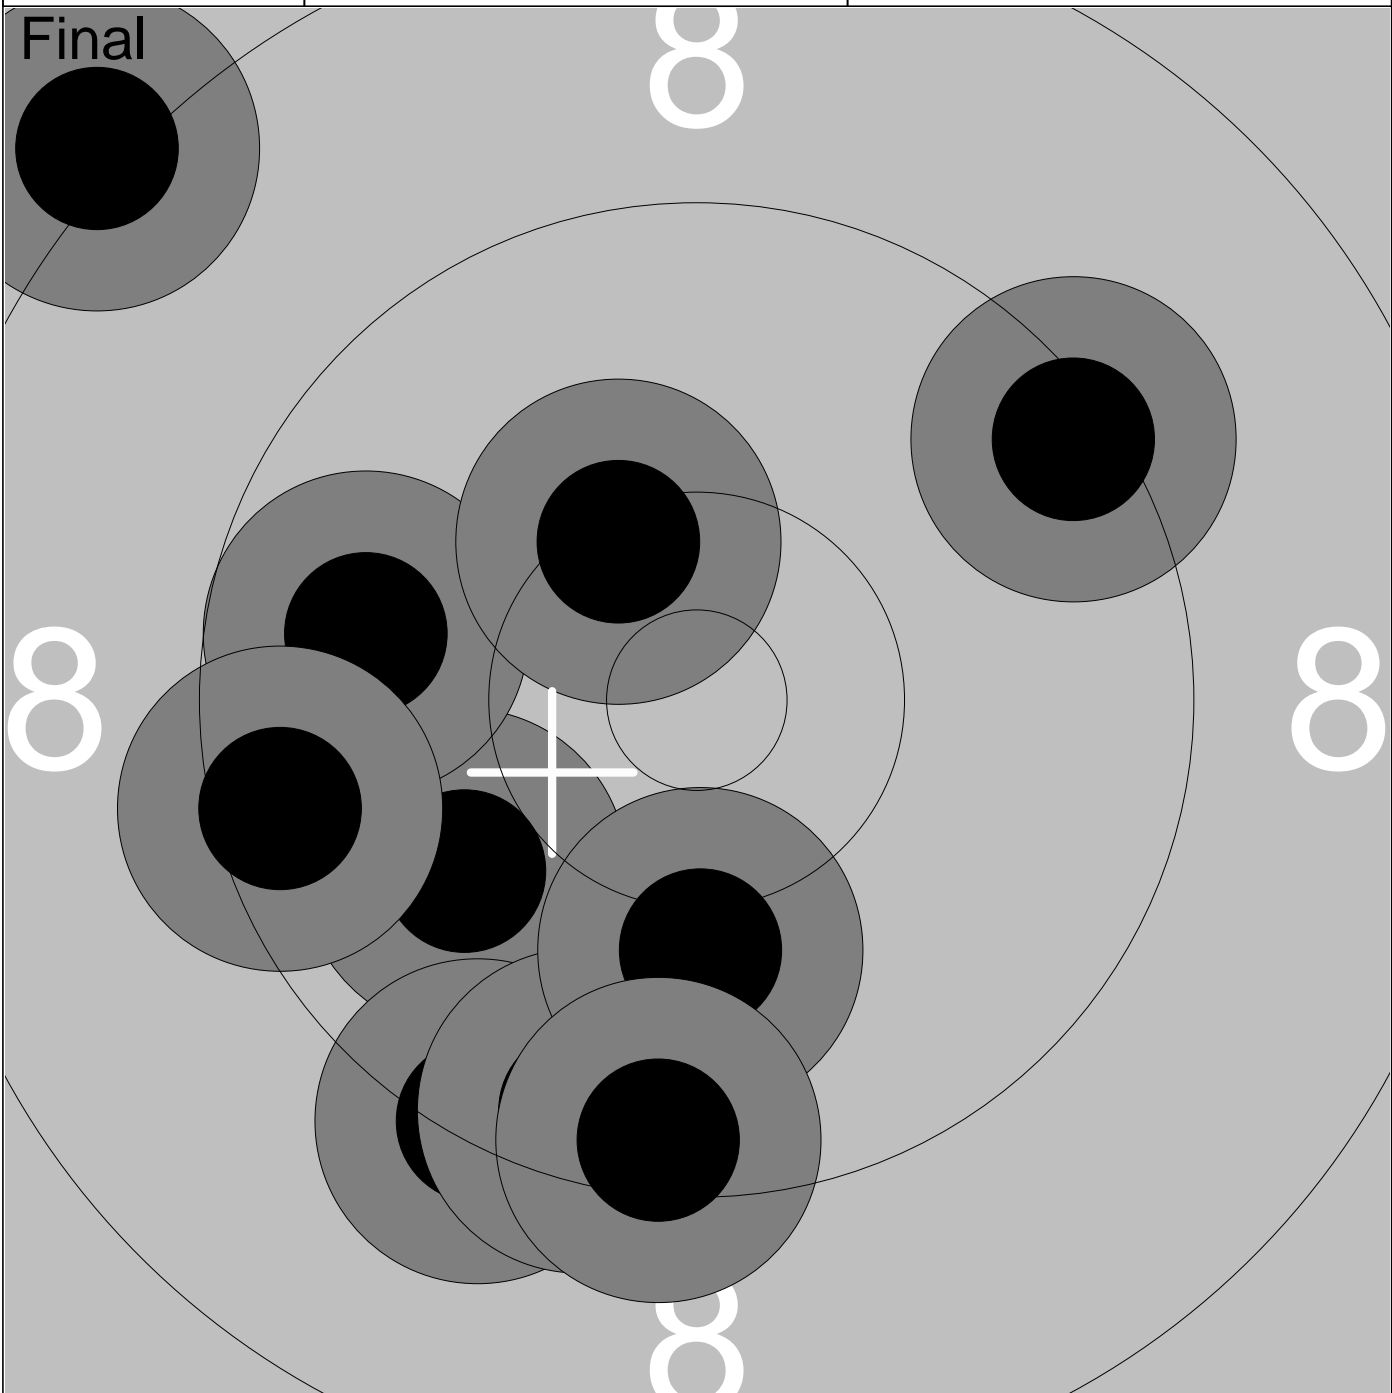

Relay 1	Lane 12	Craig Auden
-------------------	-------------------	--------------------

1: 9.6 ↗	6: 10.3 ↘	Series 93.6
2: 9.4 ↖	7: 8.8 ←	
3: 9.3 ↑	8: 9.8 ↓	Total 643.6
4: 8.6 ↗	9: 9.8 ←	
5: 9.0 ↖	10: 9.0 ↑	

1: 10.0 ↙	6: 10.3 ↖	Series 95.4
2: 8.1 ↗	7: 10.1 ↓	
3: 9.3 ↘	8: 9.5 ←	Total 632.4
4: 9.5 ↘	9: 9.4 ↓	
5: 9.8 ←	10: 9.4 ↗	

Relay 1	Lane 14	Chris Glover
-------------------	-------------------	---------------------

1: 9.1 ←	6: 7.2 ↓	Series 88.0
2: 7.7 ↙	7: 10.2 →	
3: 7.9 ↙	8: 9.1 ↖	Total 624.0
4: 10.1 ↙	9: 6.7 ↗	
5: 9.6 ↙	10: *10.4 ↙	

1: 9.2 ↙	6: 8.5 ↓	Series 87.6
2: 9.4 ↑	7: 9.7 ↓	
3: 7.2 ↑	8: 9.7 ↗	Total 583.6
4: 9.1 ↗	9: 9.2 ↓	
5: 6.5 ↗	10: 9.1 →	

Final

1: 9.5 →	6: 9.1 ↗	Series 91.7
2: 9.2 ↙	7: 9.8 ↘	
3: 8.4 ↓	8: 10.0 ↗	Total 572.7
4: 9.3 ↗	9: 8.5 ↓	
5: 9.6 ←	10: 8.3 ↗	