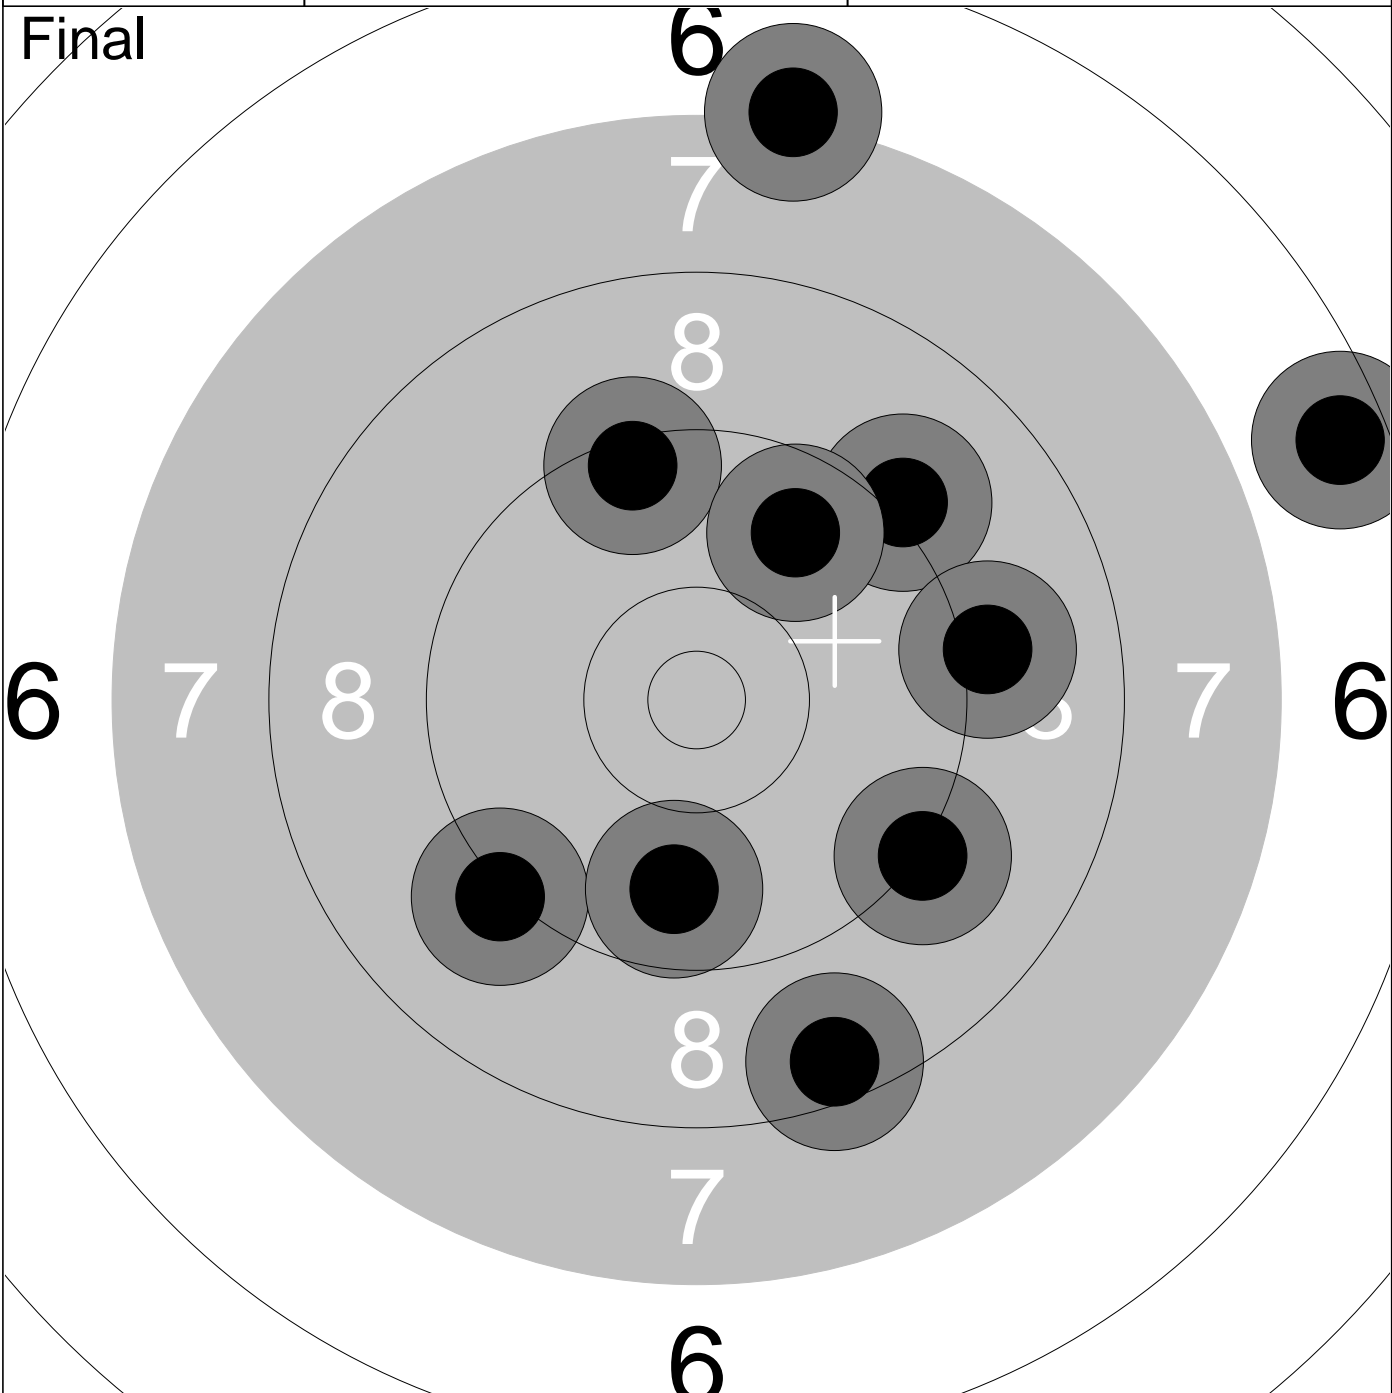

Relay 1	Lane 12	Craig Auden
-------------------	-------------------	--------------------

1: 9.6 ↗	6: 10.3 ↘	Series 93.6
2: 9.4 ↖	7: 8.8 ←	
3: 9.3 ↑	8: 9.8 ↓	Total 643.6
4: 8.6 ↗	9: 9.8 ←	
5: 9.0 ↖	10: 9.0 ↑	

1: 10.0 ↙	6: 10.3 ↖	Series 95.4
2: 8.1 ↗	7: 10.1 ↓	
3: 9.3 ↘	8: 9.5 ←	Total 632.4
4: 9.5 ↘	9: 9.4 ↓	
5: 9.8 ←	10: 9.4 ↗	

Relay 1	Lane 14	Chris Glover
-------------------	-------------------	---------------------

1: 9.1 ←	6: 7.2 ↓	Series 88.0
2: 7.7 ↙	7: 10.2 →	
3: 7.9 ↙	8: 9.1 ↖	Total 624.0
4: 10.1 ↙	9: 6.7 ↗	
5: 9.6 ↙	10: *10.4 ↙	

1: 9.2 ↙	6: 8.5 ↓	Series 87.6
2: 9.4 ↑	7: 9.7 ↓	
3: 7.2 ↑	8: 9.7 ↗	Total 583.6
4: 9.1 ↗	9: 9.2 ↓	
5: 6.5 ↗	10: 9.1 →	

Final

1: 9.5 →	6: 9.1 ↗	Series 91.7
2: 9.2 ↙	7: 9.8 ↘	
3: 8.4 ↓	8: 10.0 ↗	Total 572.7
4: 9.3 ↗	9: 8.5 ↓	
5: 9.6 ←	10: 8.3 ↗	