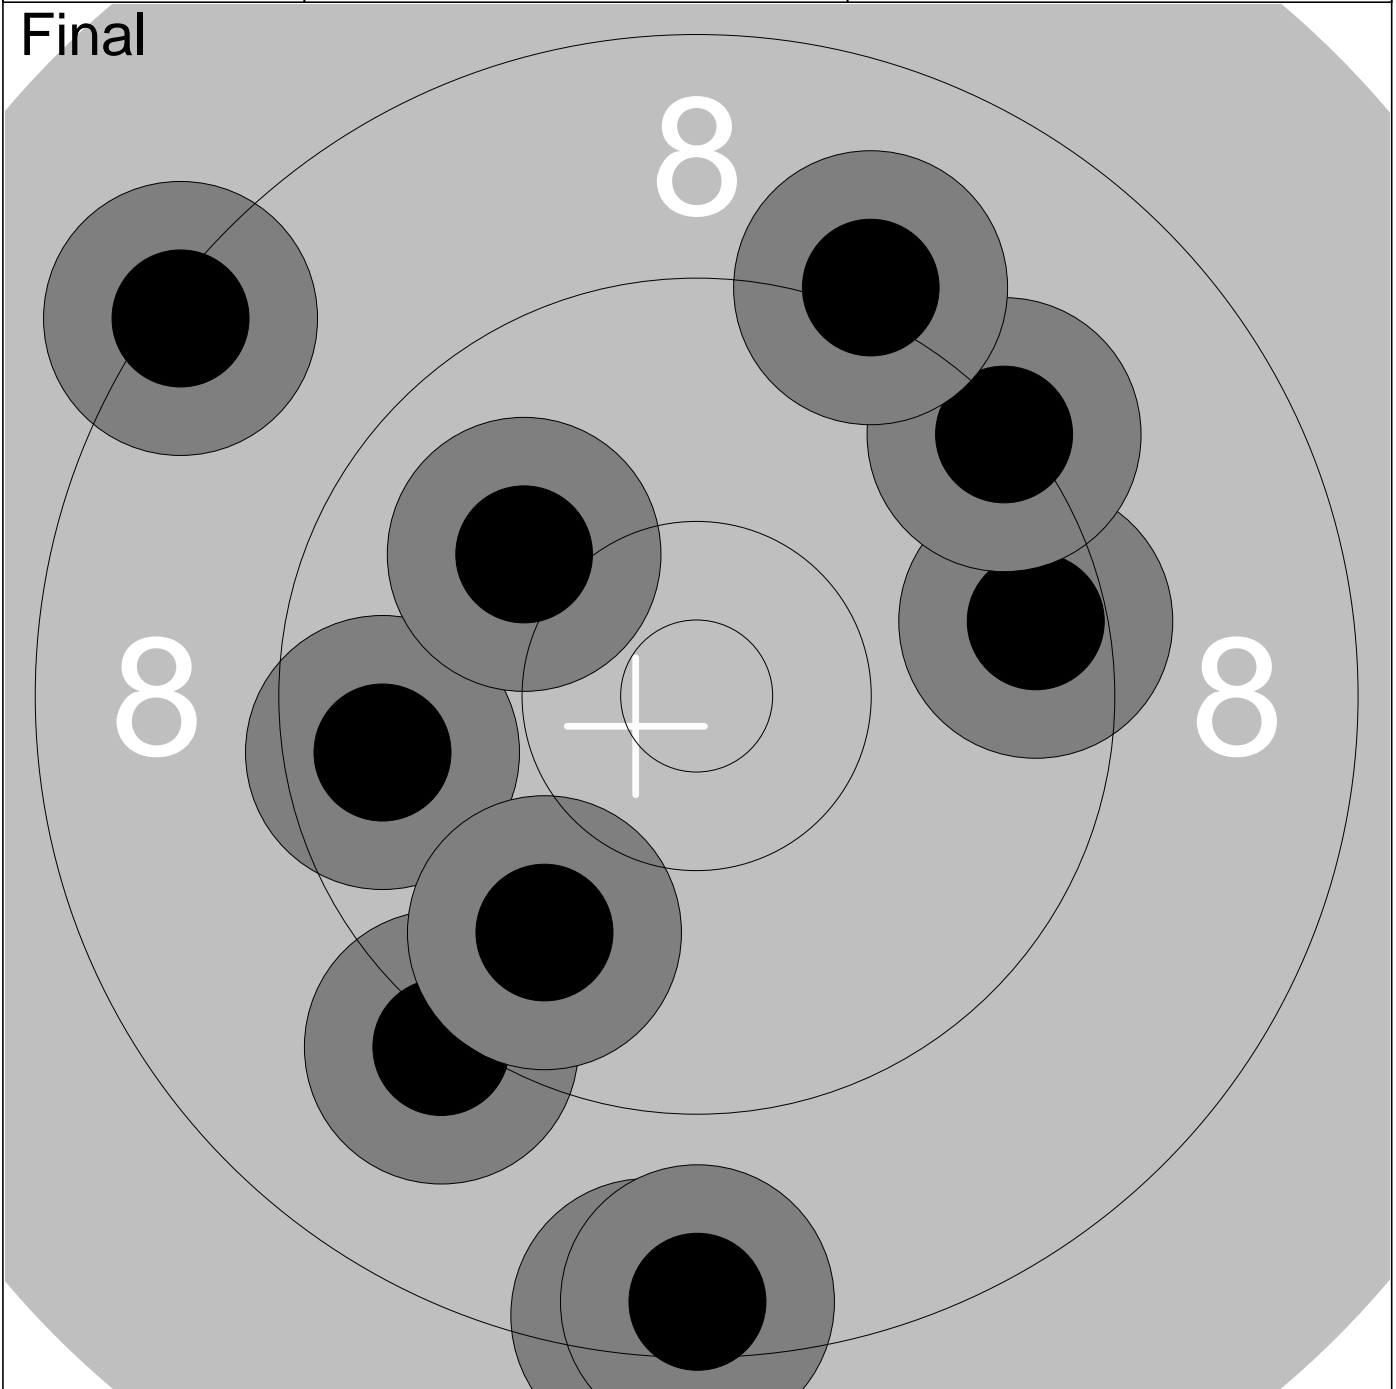

Relay 1	Lane 12	Craig Auden
-------------------	-------------------	--------------------

1: 9.6 ↗	6: 10.3 ↘	Series 93.6
2: 9.4 ↖	7: 8.8 ←	
3: 9.3 ↑	8: 9.8 ↓	Total 643.6
4: 8.6 ↗	9: 9.8 ←	
5: 9.0 ↖	10: 9.0 ↑	

1: 10.0 ↙	6: 10.3 ↖	Series 95.4
2: 8.1 ↗	7: 10.1 ↓	
3: 9.3 ↘	8: 9.5 ←	Total 632.4
4: 9.5 ↘	9: 9.4 ↓	
5: 9.8 ←	10: 9.4 ↗	

Relay 1	Lane 14	Chris Glover
-------------------	-------------------	---------------------

1: 9.1 ←	6: 7.2 ↓	Series 88.0
2: 7.7 ↙	7: 10.2 →	
3: 7.9 ↙	8: 9.1 ↖	Total 624.0
4: 10.1 ↙	9: 6.7 ↗	
5: 9.6 ↙	10: *10.4 ↙	

1: 9.2 ↙	6: 8.5 ↓	Series 87.6
2: 9.4 ↑	7: 9.7 ↓	
3: 7.2 ↑	8: 9.7 ↗	Total 583.6
4: 9.1 ↗	9: 9.2 ↓	
5: 6.5 ↗	10: 9.1 →	

Final

1: 9.5 →	6: 9.1 ↗	Series 91.7
2: 9.2 ↙	7: 9.8 ↘	
3: 8.4 ↓	8: 10.0 ↗	Total 572.7
4: 9.3 ↗	9: 8.5 ↓	
5: 9.6 ←	10: 8.3 ↗	