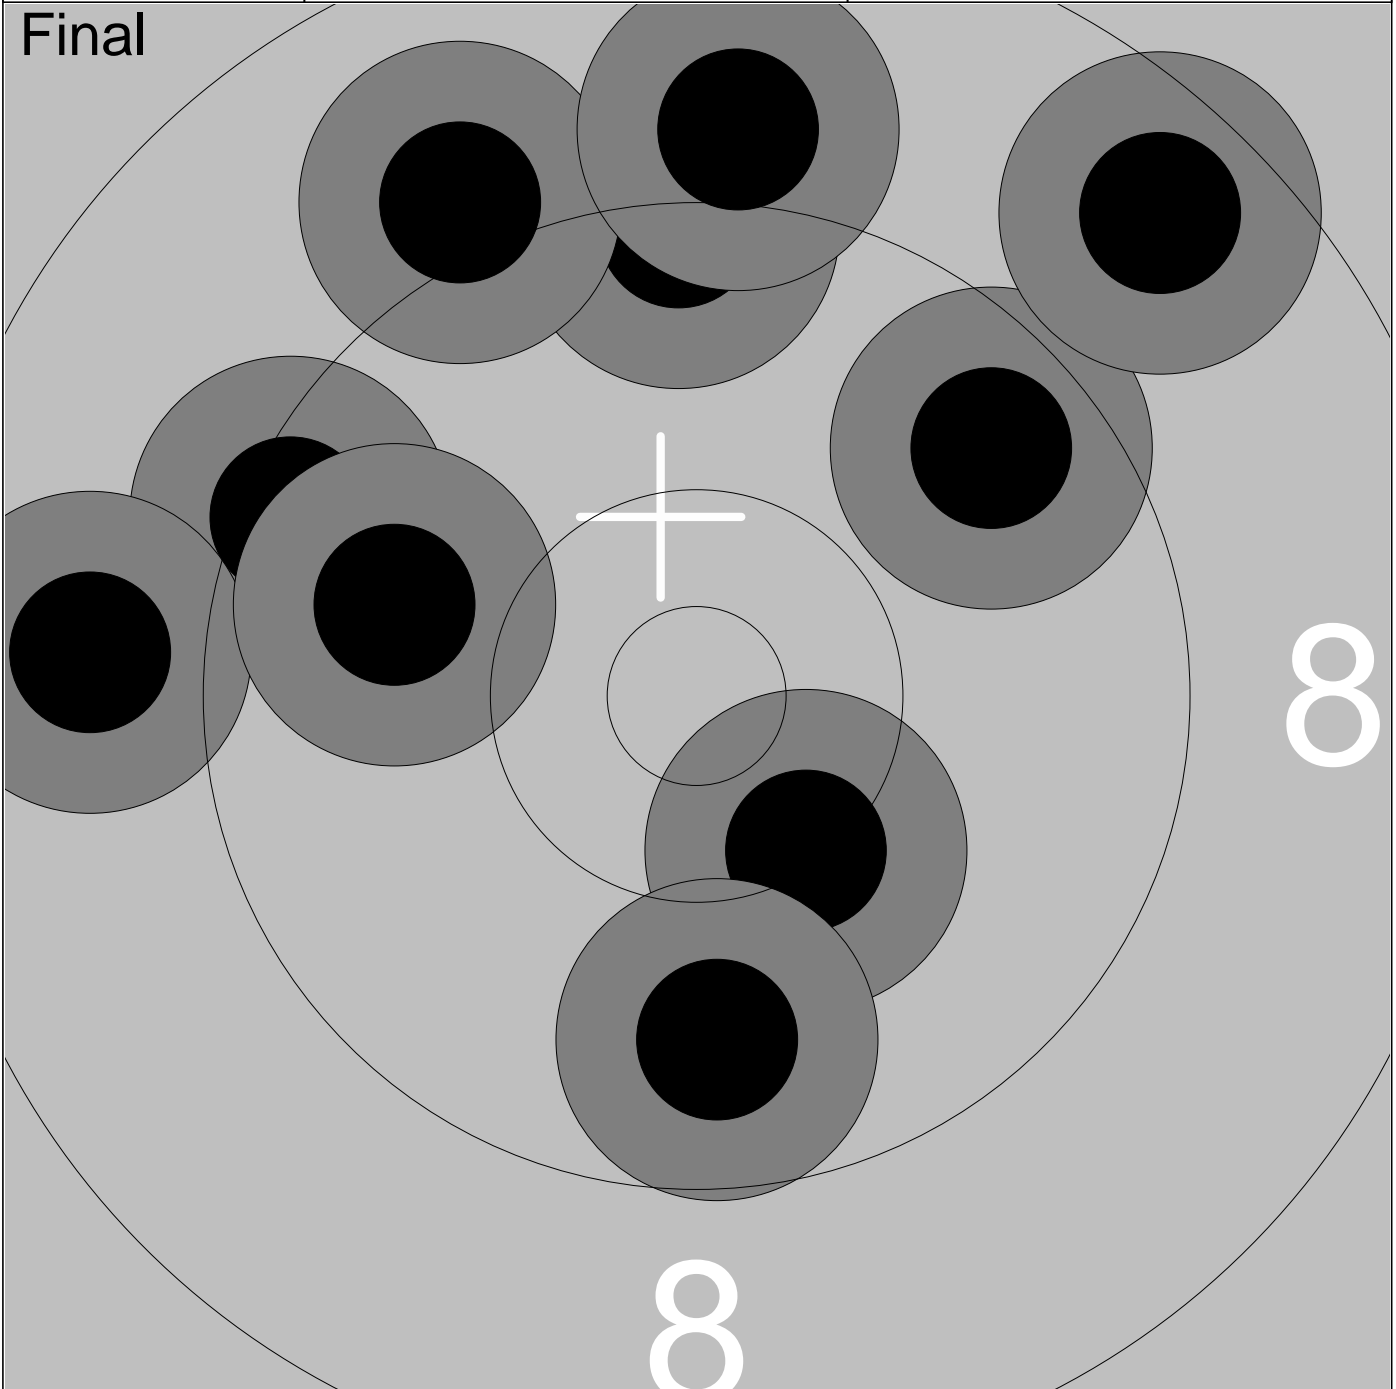

Relay 1	Lane 12	Craig Auden
-------------------	-------------------	--------------------

1: 9.6 ↗	6: 10.3 ↘	Series 93.6
2: 9.4 ↖	7: 8.8 ←	
3: 9.3 ↑	8: 9.8 ↓	Total 643.6
4: 8.6 ↗	9: 9.8 ←	
5: 9.0 ↖	10: 9.0 ↑	

1: 10.0 ↙	6: 10.3 ↖	Series 95.4
2: 8.1 ↗	7: 10.1 ↓	
3: 9.3 ↘	8: 9.5 ←	Total 632.4
4: 9.5 ↘	9: 9.4 ↓	
5: 9.8 ←	10: 9.4 ↗	

Relay 1	Lane 14	Chris Glover
-------------------	-------------------	---------------------

1: 9.1 ←	6: 7.2 ↓	Series 88.0
2: 7.7 ↙	7: 10.2 →	
3: 7.9 ↙	8: 9.1 ↖	Total 624.0
4: 10.1 ↙	9: 6.7 ↗	
5: 9.6 ↙	10: *10.4 ↙	

1: 9.2 ↙	6: 8.5 ↓	Series 87.6
2: 9.4 ↑	7: 9.7 ↓	
3: 7.2 ↑	8: 9.7 ↗	Total 583.6
4: 9.1 ↗	9: 9.2 ↓	
5: 6.5 ↗	10: 9.1 →	

Final

1: 9.5 →	6: 9.1 ↗	Series 91.7
2: 9.2 ↙	7: 9.8 ↘	
3: 8.4 ↓	8: 10.0 ↗	Total 572.7
4: 9.3 ↗	9: 8.5 ↓	
5: 9.6 ←	10: 8.3 ↗	