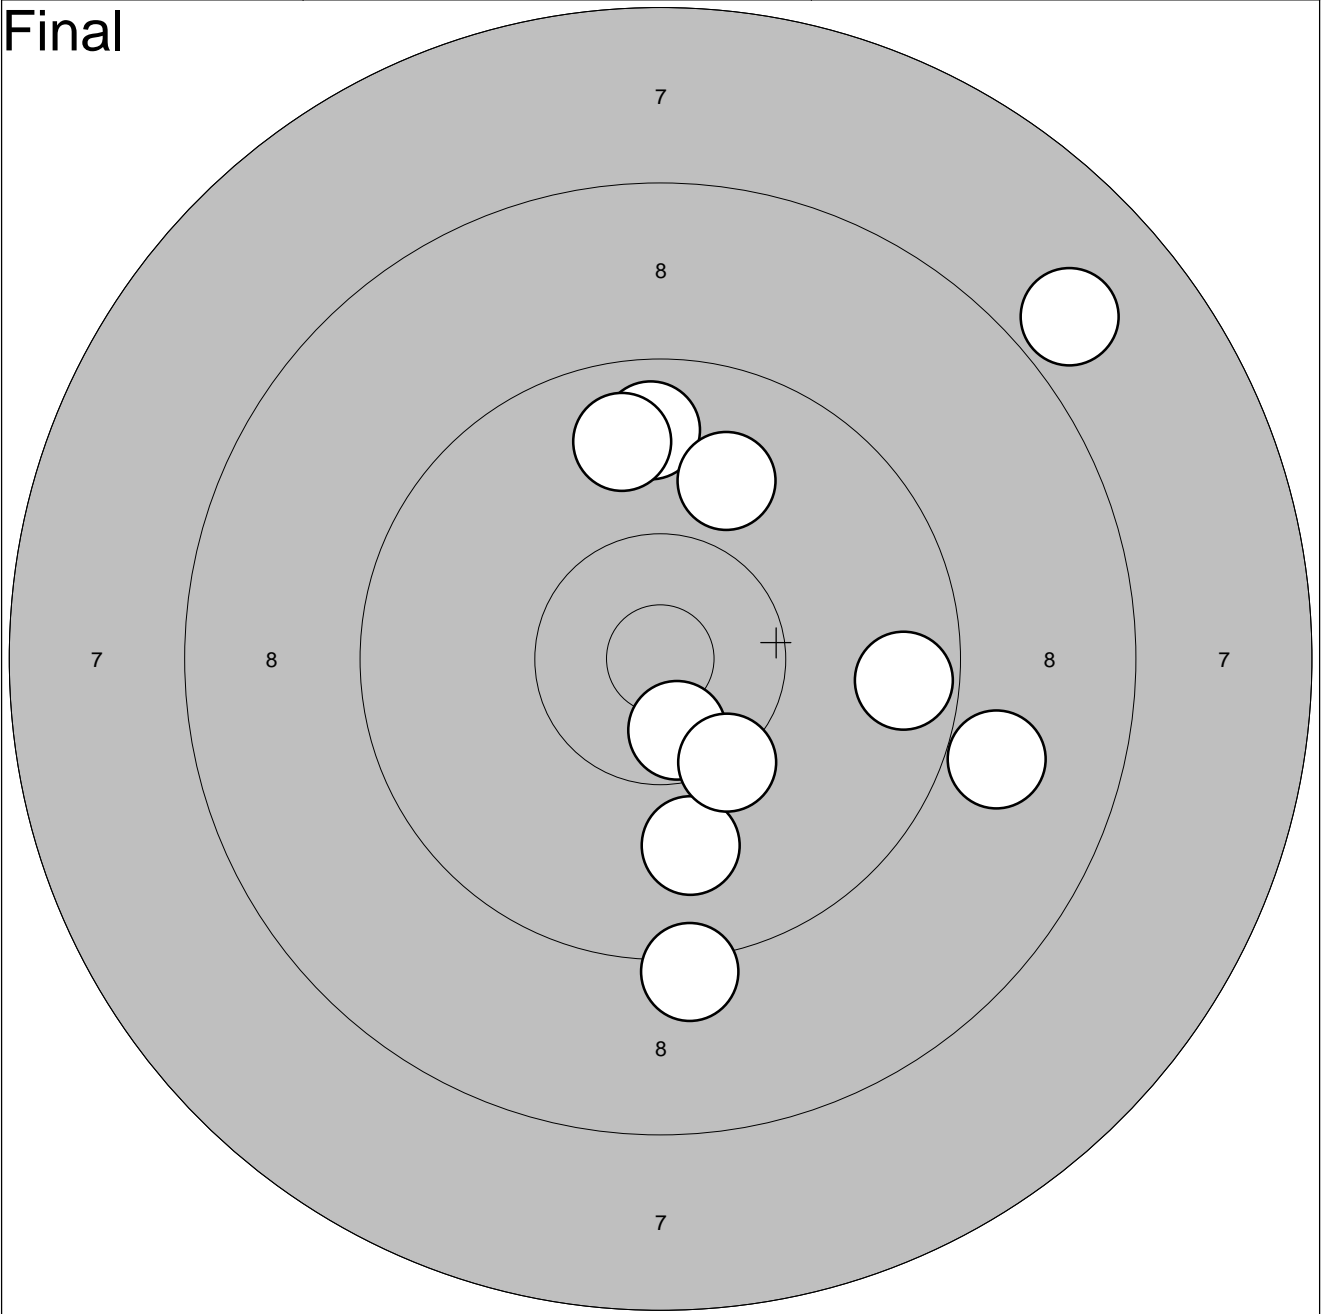

Relay 2	Lane 5	Hannah Polak	
		Holwell	
20.09.2009	Junior Air Pistol - 2009	Welsh Airgun Association	

Final

1: 9.9	↓	6: 7.9	↗	Serie: 95.3
2: 9.6	↑	7: 9.2	↓	
3: 10.5*	↓	8: 9.5	→	Sum: 638.3
4: 8.9	→	9: 9.7	↑	
5: 10.2	↘	10: 9.9	↗