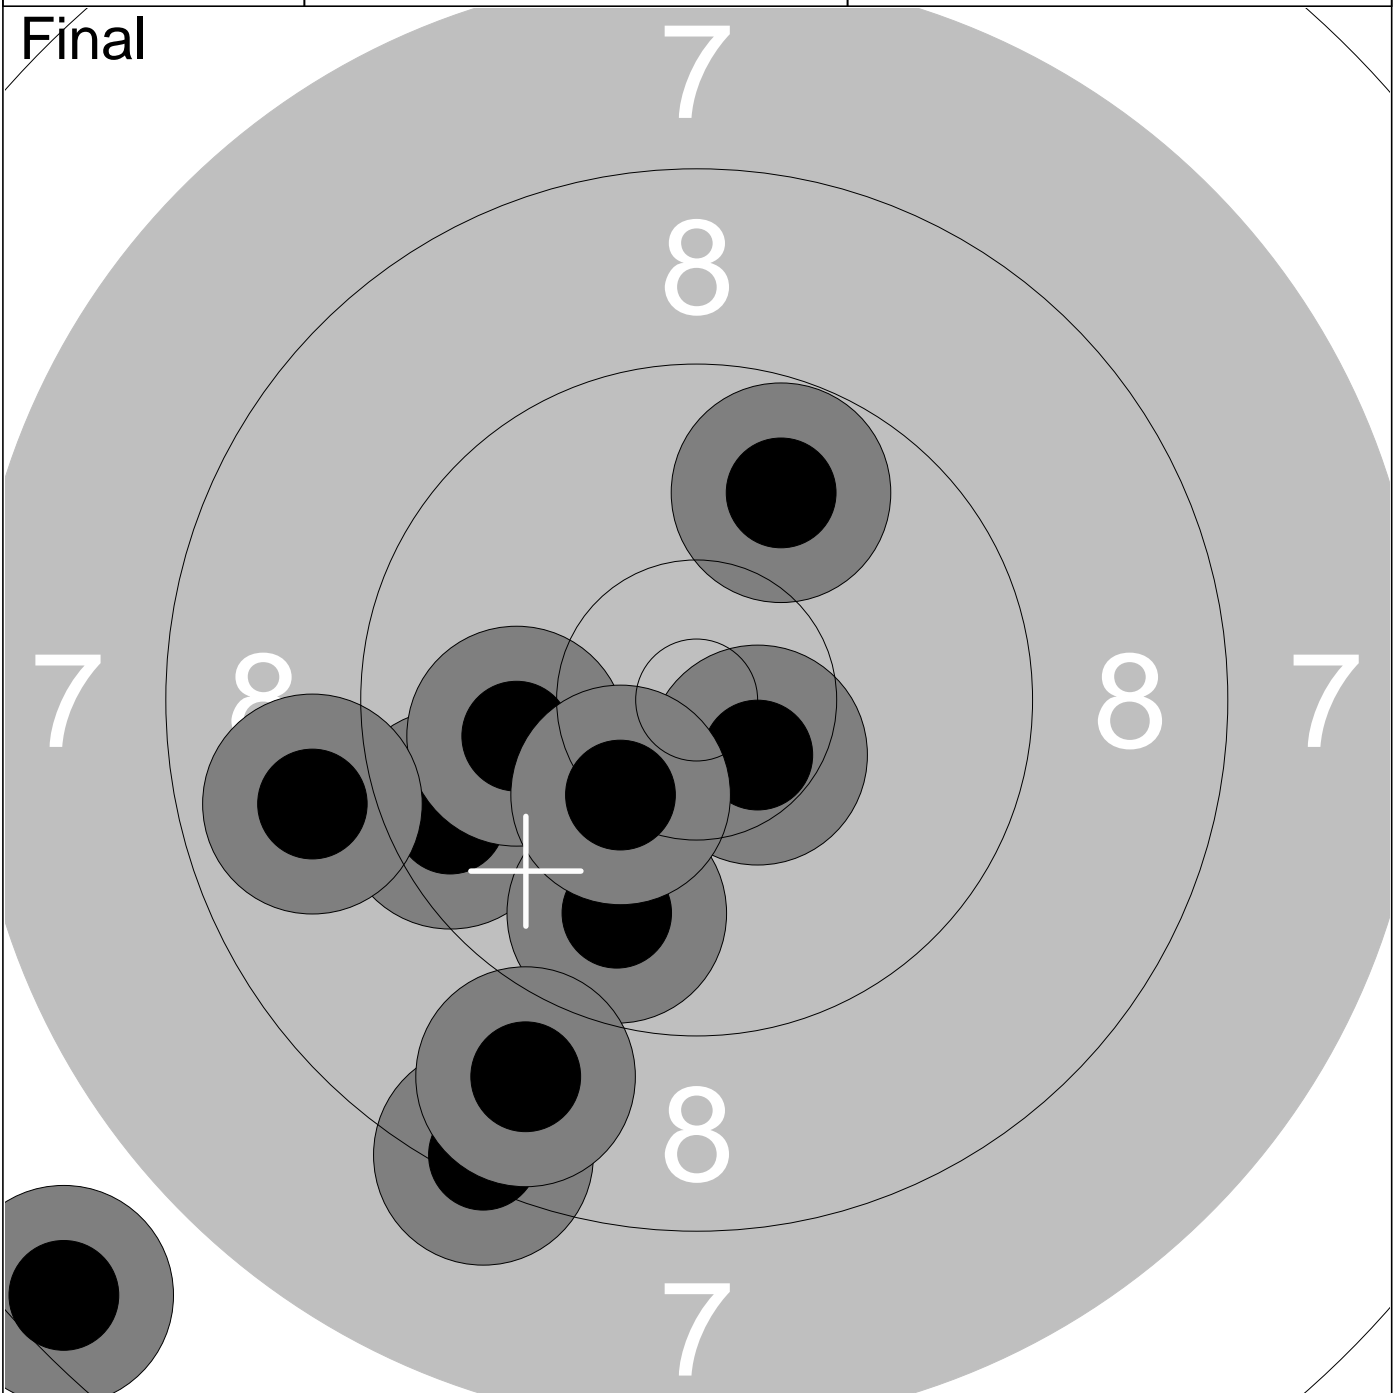

Relay

2

Lane

17

Ashleigh Holmes

Final

1:	8.2	↘
2:	9.0	→
3:	9.9	↙
4:	8.9	↗
5:	9.4	↗

6:	9.9	↗
7:	10.2	↓
8:	9.9	↓
9:	*10.7	→
10:	7.3	↙

Series	93.4
Total	450.4

Relay

2

Lane

18

Siwan Burrell

Final

1:	9.6	↙	6:	10.3	↘	Series	92.6
2:	10.0	↙	7:	8.9	↙		
3:	*10.5	↘	8:	9.8	↗	Total	436.6
4:	6.5	↙	9:	8.4	↘		
5:	9.8	↘	10:	8.8	↘		

Relay

2

Lane

19

Philippa Bale

Final

1:	9.8	↖
2:	8.8	↗
3:	9.0	→
4:	10.0	↗
5:	9.6	↑

6:	7.1	↗
7:	9.8	↖
8:	8.7	↘
9:	8.9	↘
10:	7.8	↗