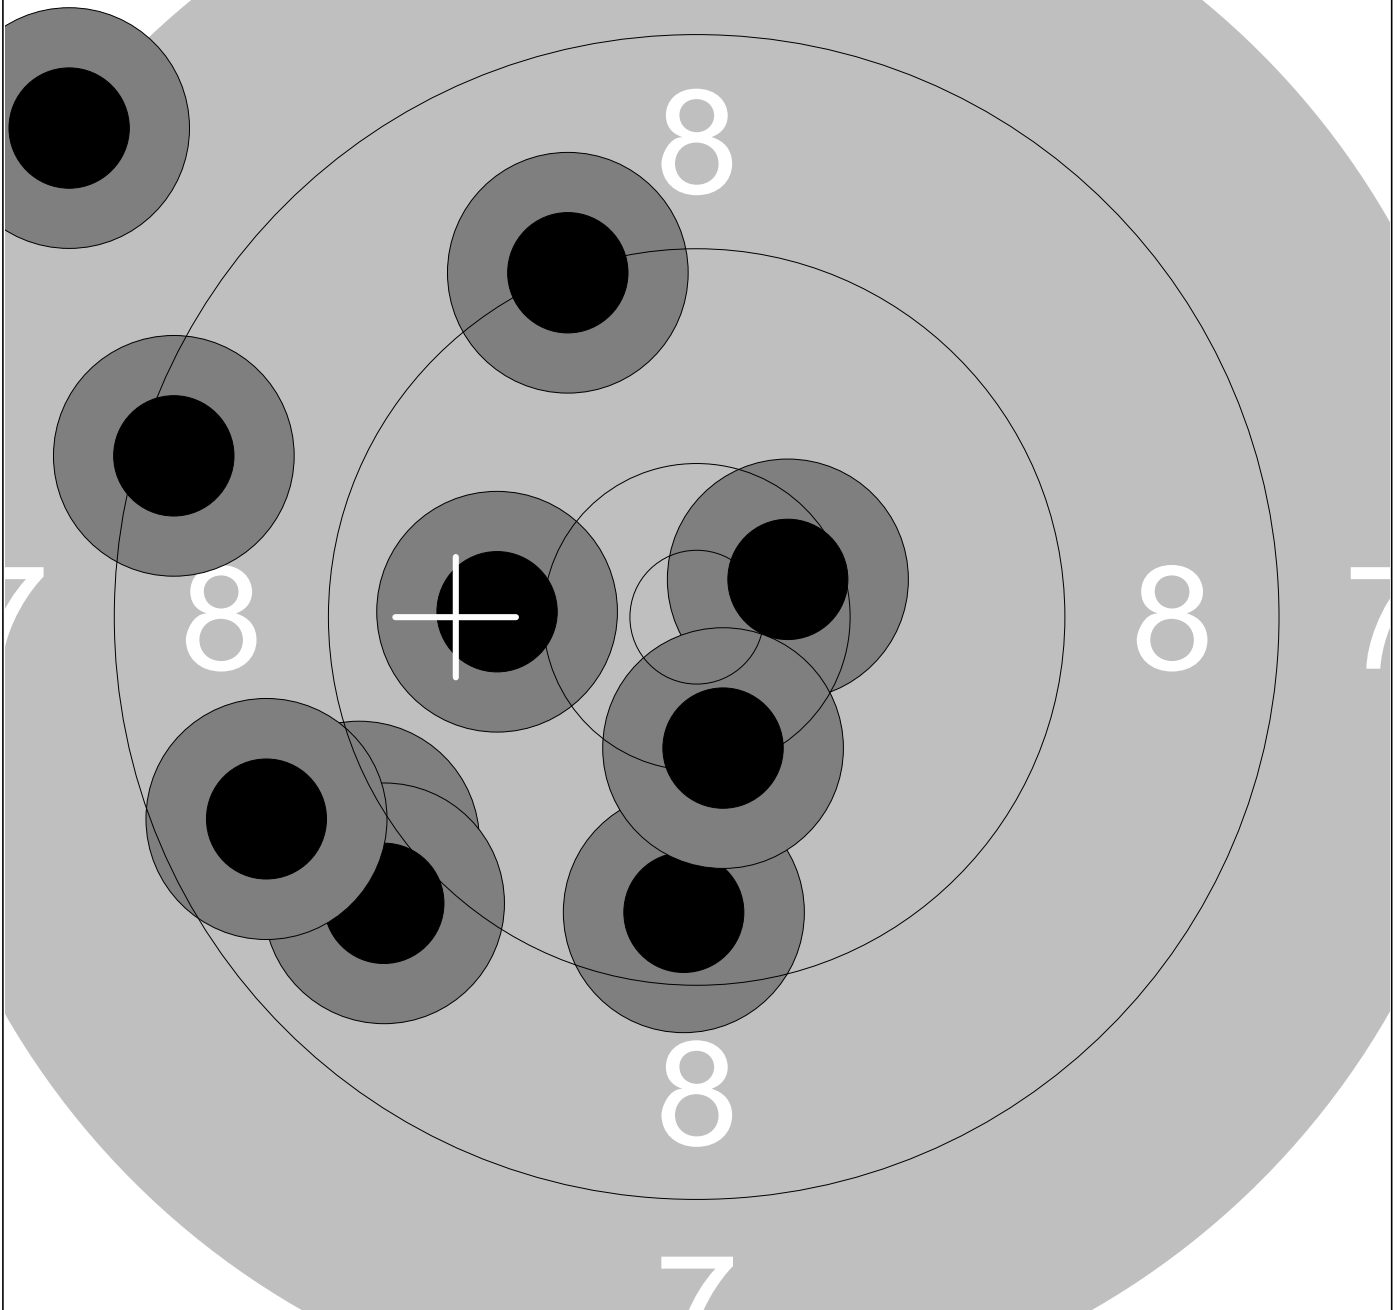

Relay

2

Lane

14

Gemma Cosens

Final

1: 9.6

2: 9.1

3: 9.2

4: 9.0

5: 7.2

6: 8.7

7: 10.0

8: *10.5

9: 10.3

10: 8.4

Series

92.0

Total

461.0