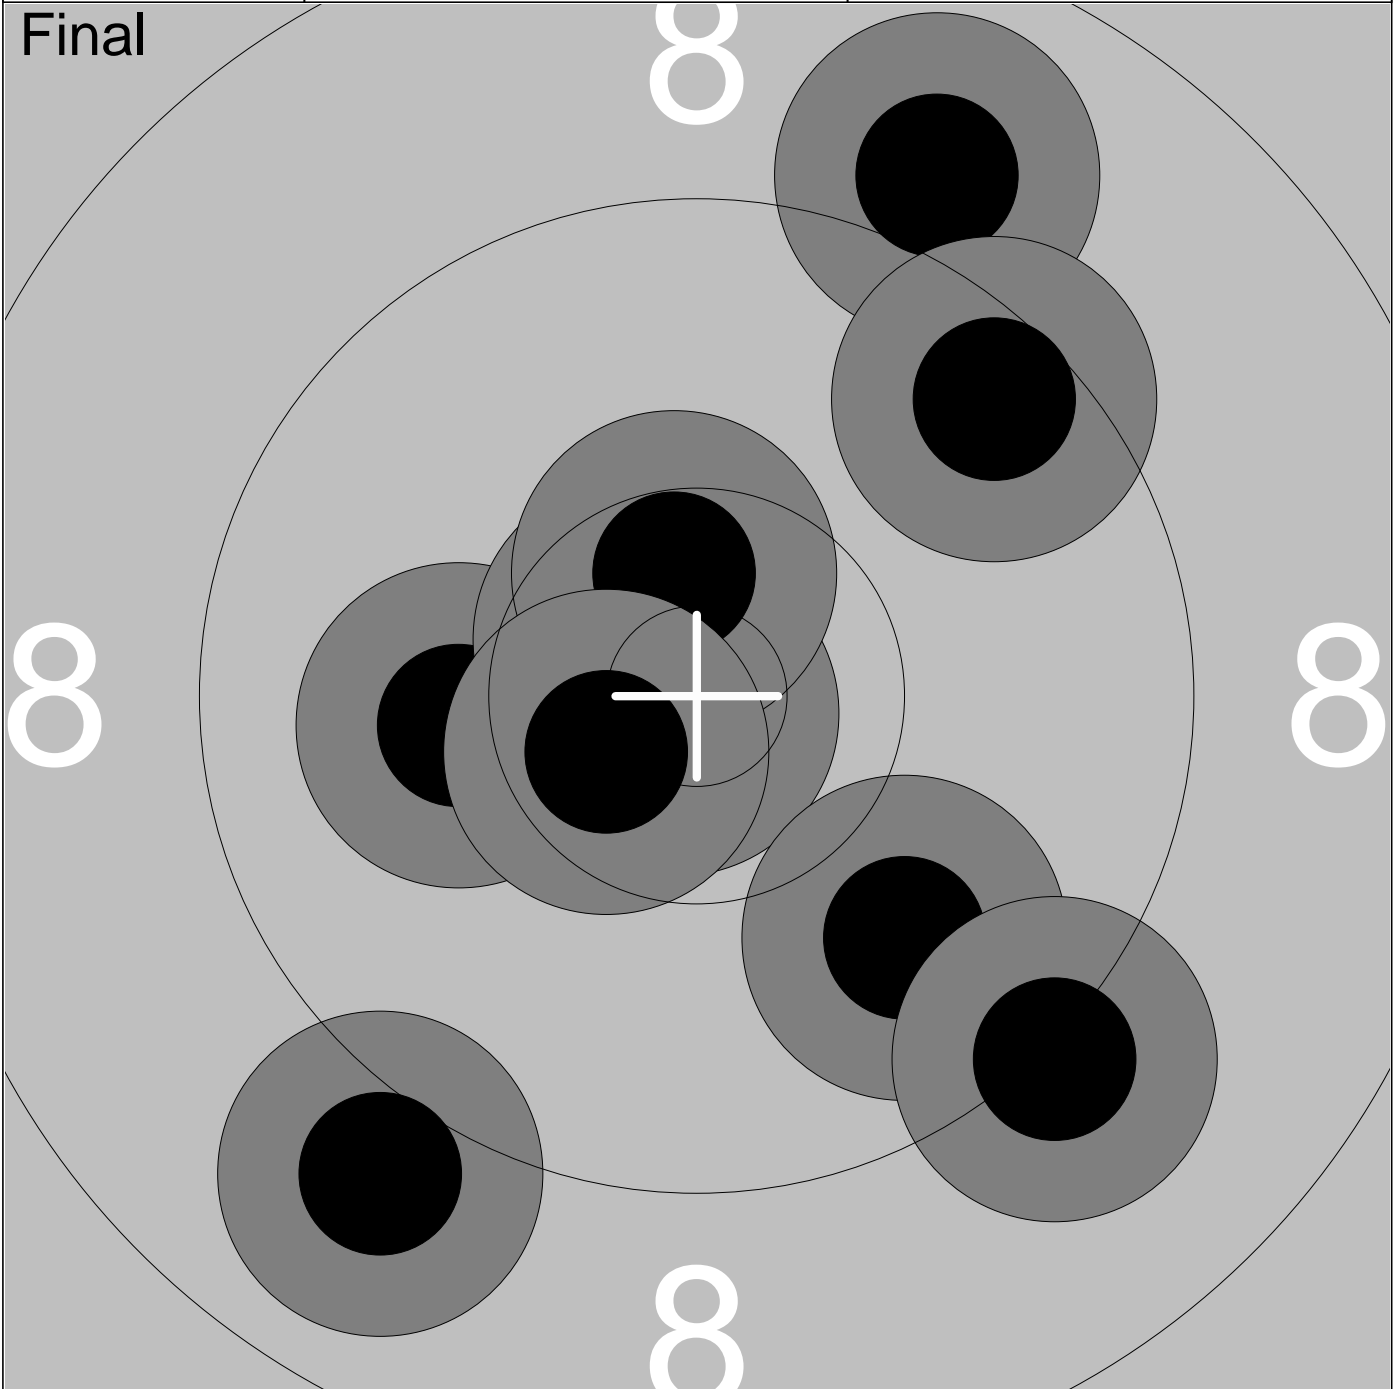

Relay

2

Lane

12

Coral Kennerley

1:	10.1	←	6:	9.5	↗	Series	99.3
2:	*10.7	↗	7:	9.8	↘		
3:	*10.9	↙	8:	9.2	↘	Total	473.3
4:	9.0	↗	9:	*10.6	←		
5:	*10.5	↗	10:	9.0	↙		

Relay

2