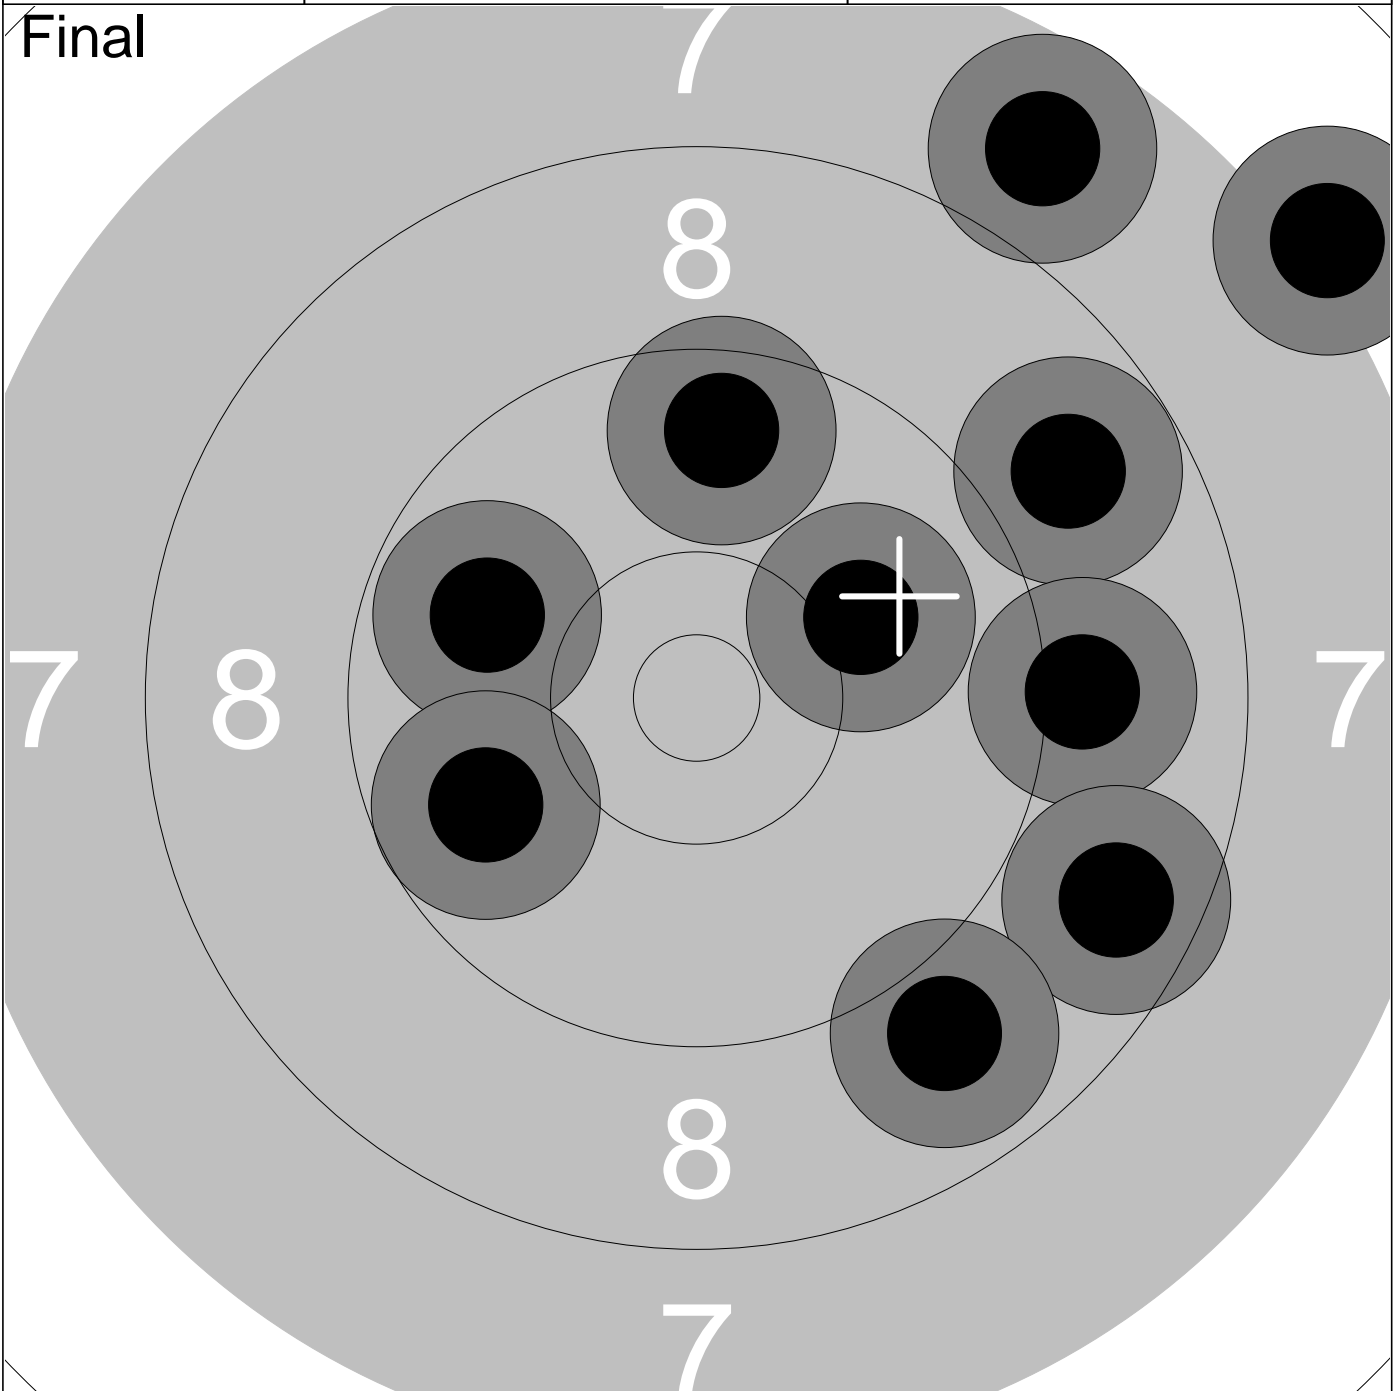

Relay

2

Lane

19

Philippa Bale

Final

1:	9.8	↖
2:	8.8	↗
3:	9.0	→
4:	10.0	↗
5:	9.6	↑

6:	7.1	↗
7:	9.8	↖
8:	8.7	↘
9:	8.9	↘
10:	7.8	↗