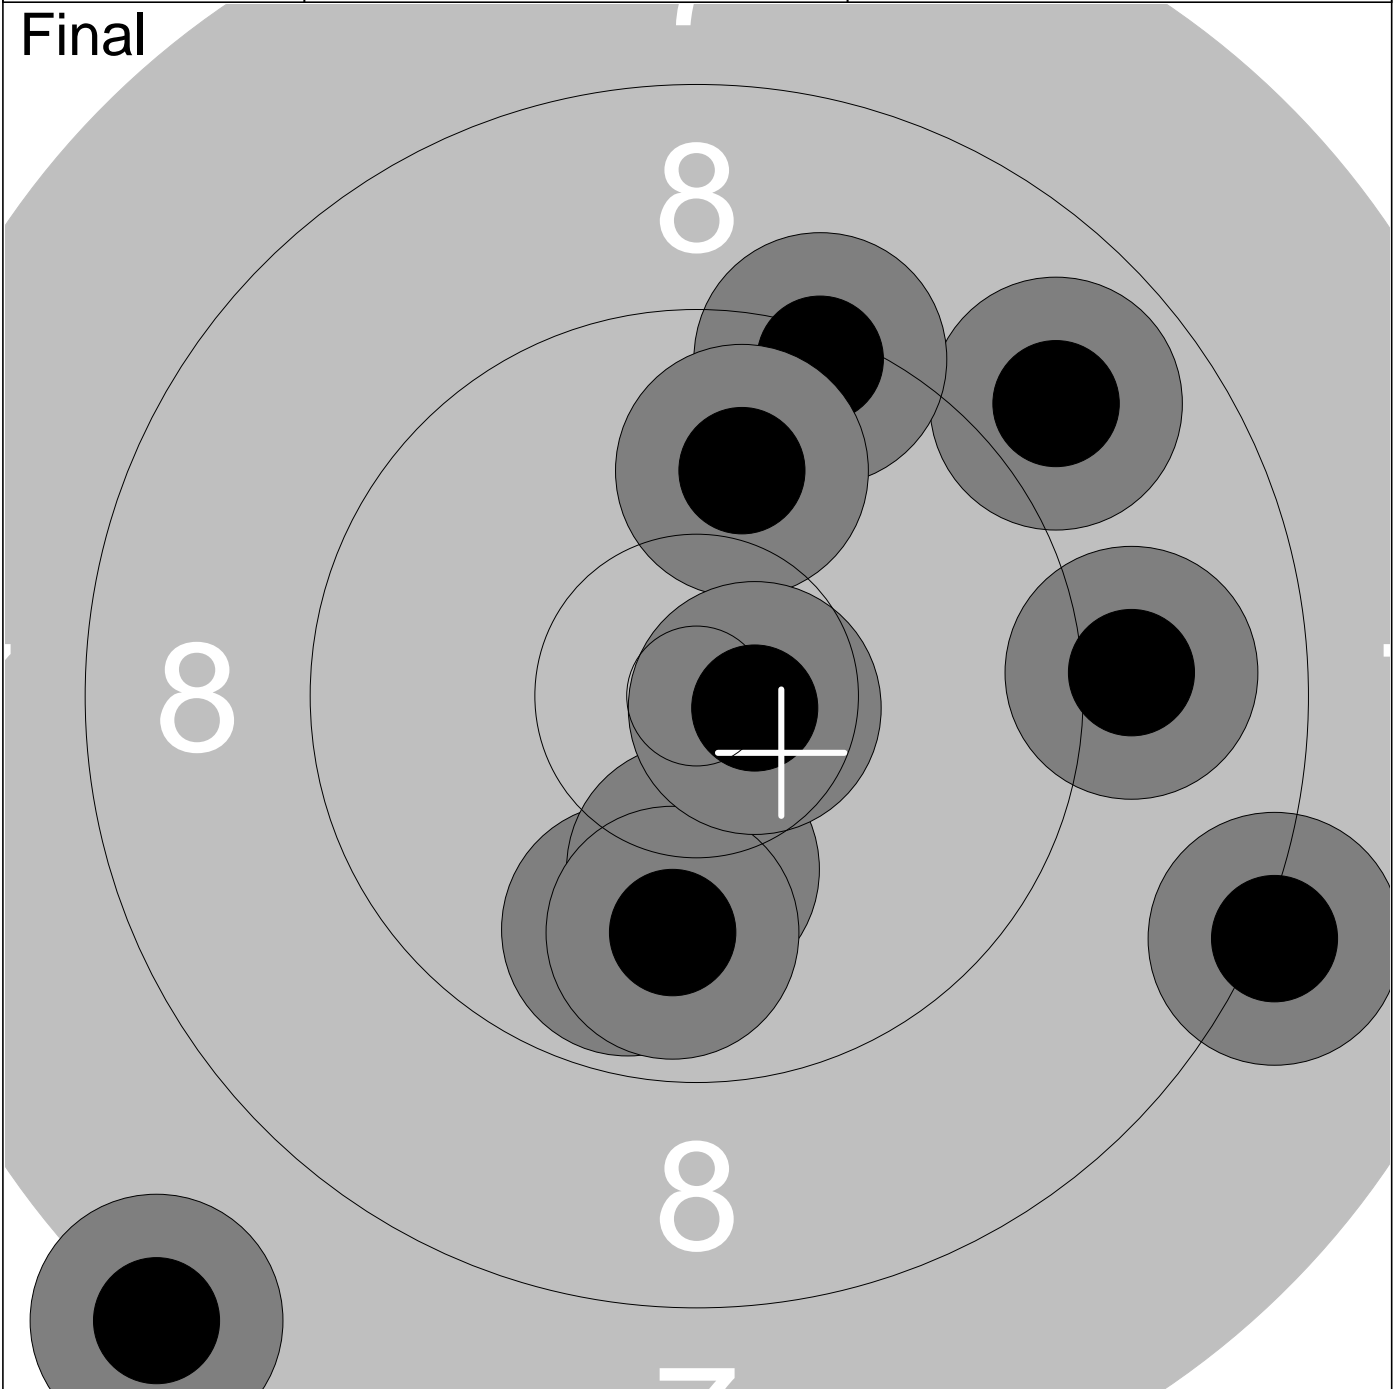

Relay

2

Lane

17

Ashleigh Holmes

Final

1:	8.2	↘
2:	9.0	→
3:	9.9	↙
4:	8.9	↗
5:	9.4	↗

6:	9.9	↗
7:	10.2	↓
8:	9.9	↓
9:	*10.7	→
10:	7.3	↙