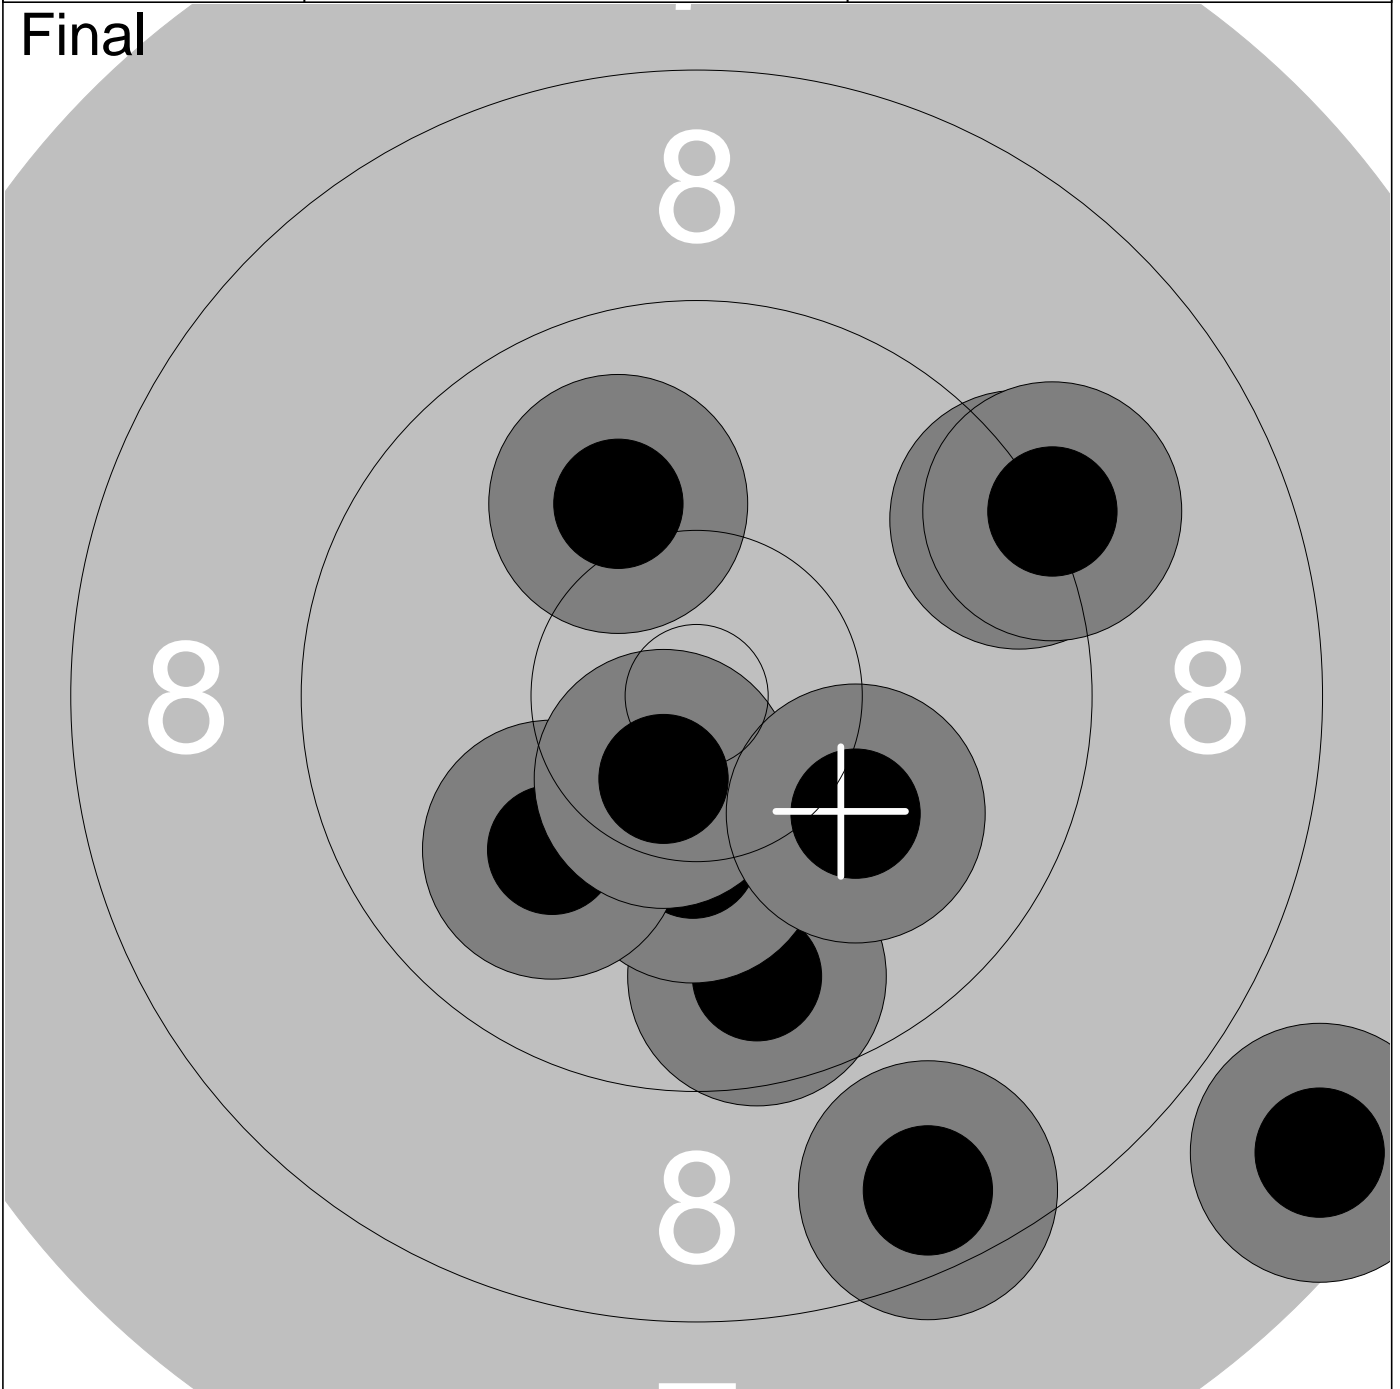

Relay

2

Lane

13

Jess Liddon

Final

1:	9.7	↓	6:	8.6	↓	Series	95.5
2:	10.3	↓	7:	9.4	↗		
3:	10.0	↙	8:	10.1	↘	Total	465.5
4:	*10.6	↘	9:	10.0	↖		
5:	7.6	↘	10:	9.2	↗