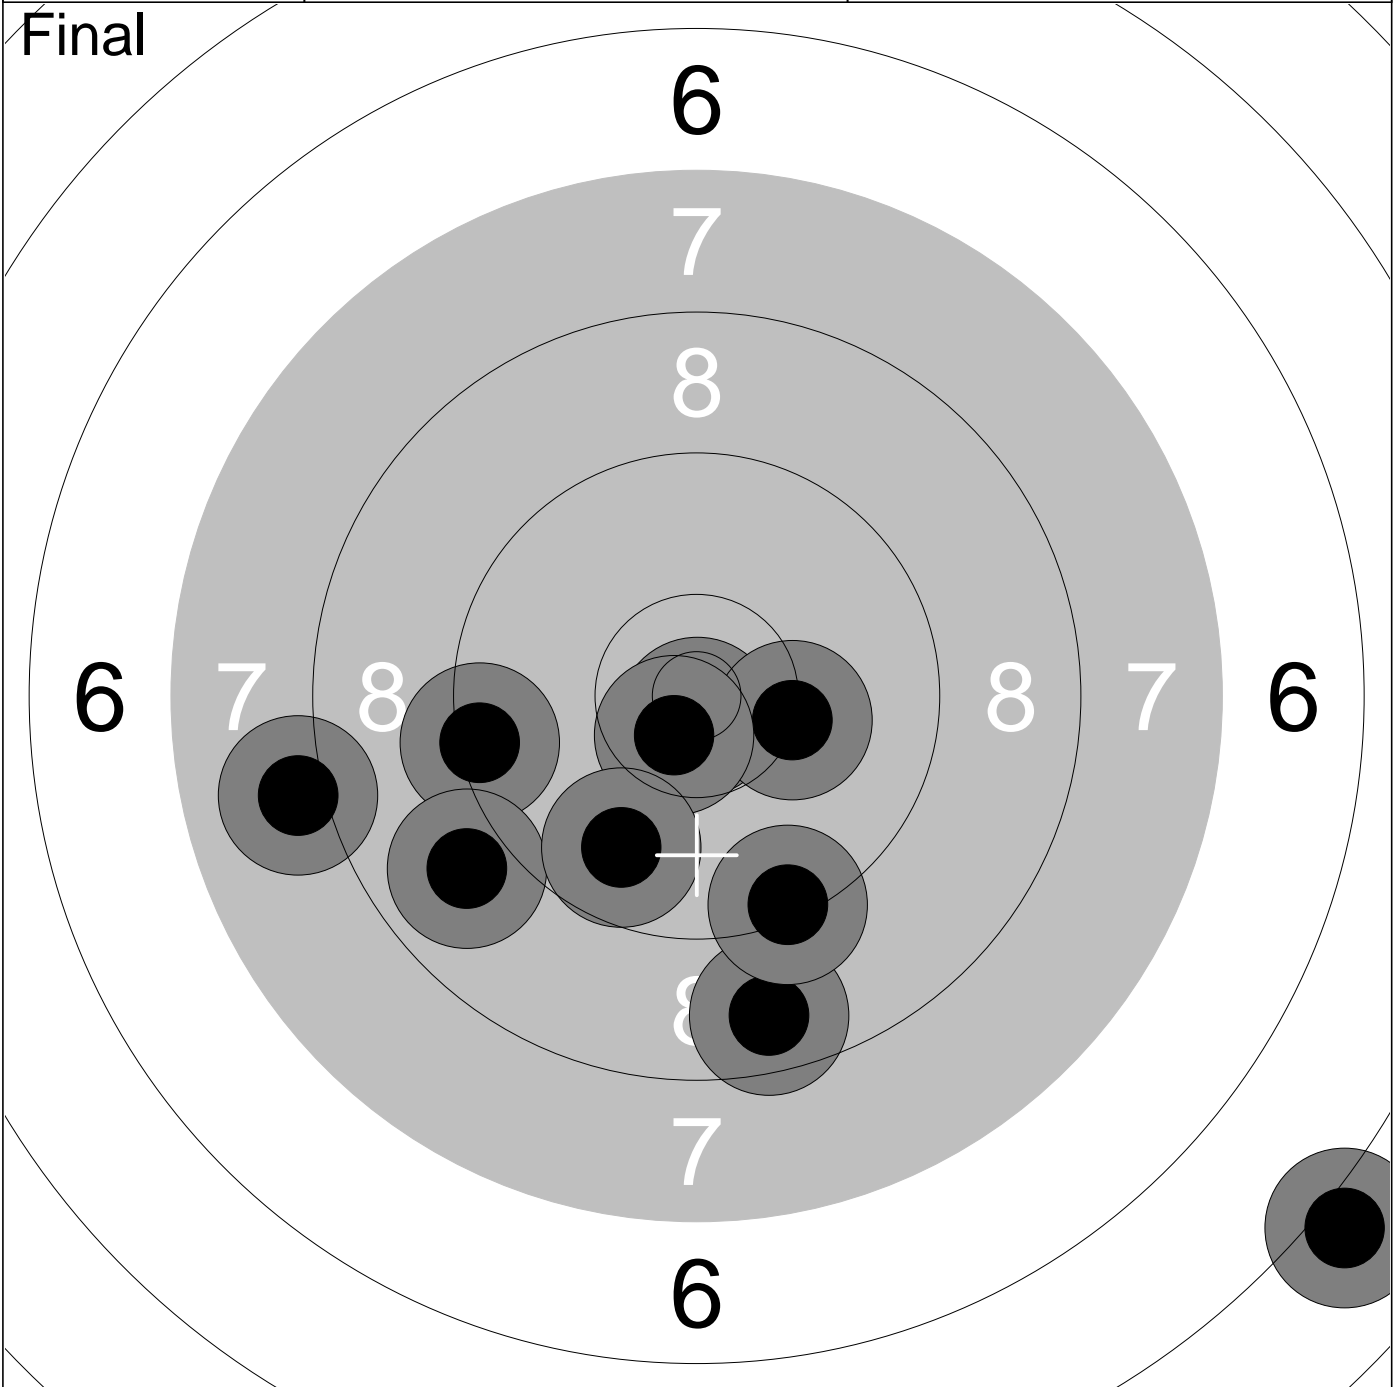

1: 8.5	↙	6: 9.9	←	Series	95.8
2: 10.0	→	7: *10.4	↗		
3: 10.0	↙	8: 9.9	↘	Total	671.8
4: 10.1	↘	9: *10.5	→		
5: 8.5	↘	10: 8.0	↑		

1: 9.6	↘	6: 9.8	↖	Series	98.2
2: 9.8	↘	7: 9.7	↙		
3: 10.2	↘	8: *10.6	→	Total	665.2
4: 9.6	→	9: 10.0	↗		
5: 8.5	↖	10: *10.4	↘		

Relay 1	Lane 5	David Owen
-------------------	------------------	-------------------

1: 9.5	↓	6: 9.4	↖	Series	93.0
2: 9.8	↘	7: 9.6	↘		
3: 8.7	↘	8: 9.0	↘	Total	655.0
4: *10.4	↓	9: 9.5	↗		
5: 9.0	↗	10: 8.1	↖		

1: 9.3 ↗	6: 9.9 ↘	Series 98.5
2: 9.3 ↑	7: 9.6 ↙	
3: 9.7 ↘	8: *10.7 ↑	Total 659.5
4: *10.4 ↘	9: *10.4 ↑	
5: 9.8 ←	10: 9.4 ←	

Final

1: 5.0	↘	6: 8.0	↙	Series	90.7
2: *10.8	↓	7: *10.6	↘		
3: 10.3	↗	8: 9.3	↘	Total	645.7
4: 9.4	↙	9: 8.9	↙		
5: 8.6	↘	10: 9.8	↘		

Relay

1

Lane

9

Jonathan Patron

Final

1:	10.2	↖
2:	10.1	↗
3:	8.3	↘
4:	9.0	↙
5:	10.3	↖

6:	9.2	↓
7:	9.6	↗
8:	9.9	↓
9:	9.7	↖
10:	9.9	↗