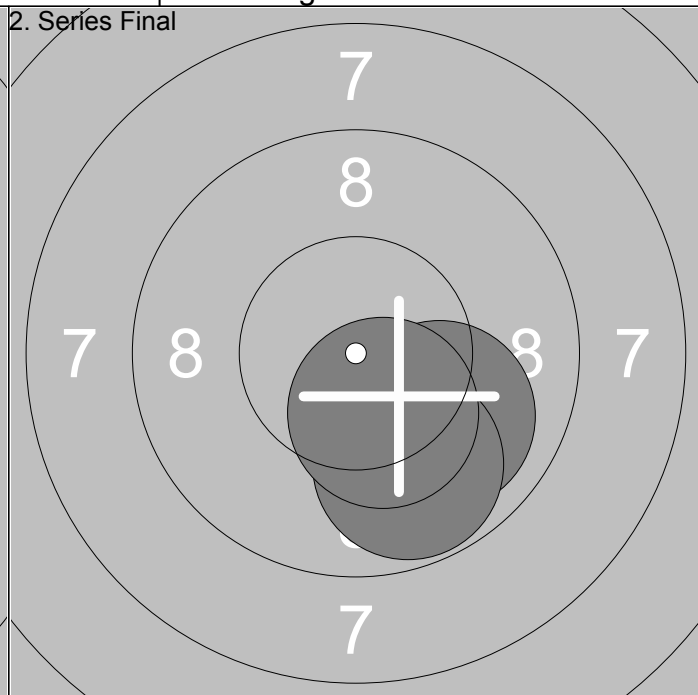

Relay 2	Lane 5	Jenny Corish

10m		

03.11.2013	2013 Senior Women Rifle	Welsh Airgun Association

1: 9.3 ↘	Series	29.3
2: 10.0 →		
3: 10.0 ↘		
Total		29.3

1: 10.0 ↘	Series	30.1
2: 9.8 ↘		
3: 10.3x ↘		
Total		59.4