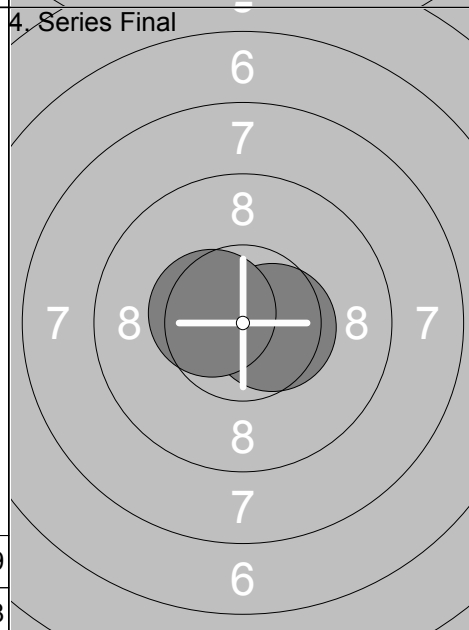

Relay 2	Lane 7	Sian Corish
-------------------	------------------	--------------------

10m		
-----	--	--

03.11.2013	2013 Senior Women Rifle	Welsh Airgun Association
------------	-------------------------	--------------------------

1: 10.1 ↙
2: 10.0 ←
3: 10.5x ↙

Series	30.6
Total	30.6

1: 10.3x ↙
2: 9.7 ↘
3: 10.3x ↘

Series	30.3
Total	60.9

1: 10.1 ↘
2: 8.8 →

Series	18.9
Total	79.8

1: 10.5x →
2: 10.5x ←

Series	21.0
Total	100.8

1: 9.7 ↗
2: 9.9 ←

Series	19.6
Total	120.4

1: 10.3x →
2: 9.5 ←

Series	19.8
Total	140.2

Relay	Lane		
2	8	Gemma Kermode	
10m			
03.11.2013	2013 Senior Women Rifle	Welsh Airgun Association	
1. Series Final		1: 7.8 →	
		2: 10.5x →	
		3: 10.5x ←	
		Series	28.8
		Total	28.8
2. Series Final		1: 9.9 ←	
		2: 9.9 ↗	
		3: 10.4x ←	
		Series	30.2
		Total	59.0
3. Series Final		1: 10.0 →	
		2: 8.8 →	
		Series	18.8
		Total	77.8