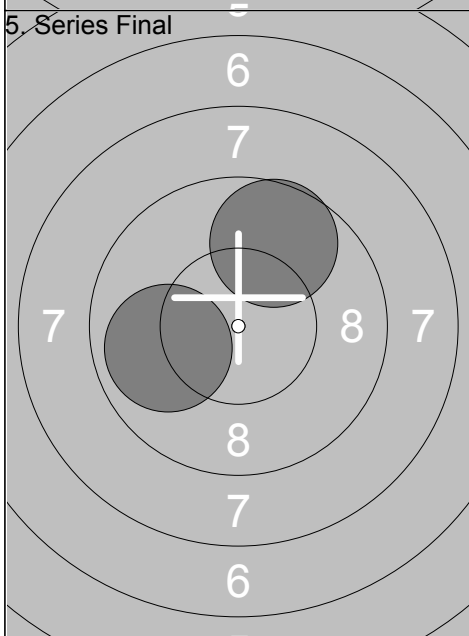

Relay 2	Lane 7	Sian Corish
-------------------	------------------	--------------------

10m		
-----	--	--

03.11.2013	2013 Senior Women Rifle	Welsh Airgun Association
------------	-------------------------	--------------------------

1: 10.1 ↙
2: 10.0 ←
3: 10.5x ↙

Series	30.6
Total	30.6

1: 10.3x ↙
2: 9.7 ↘
3: 10.3x ↘

Series	30.3
Total	60.9

1: 10.1 ↘
2: 8.8 →

Series	18.9
Total	79.8

1: 10.5x →
2: 10.5x ←

Series	21.0
Total	100.8

1: 9.7 ↗
2: 9.9 ←

Series	19.6
Total	120.4

1: 10.3x →
2: 9.5 ←

Series	19.8
Total	140.2

Relay	Lane		
2	8	Gemma Kermode	
10m			
03.11.2013	2013 Senior Women Rifle	Welsh Airgun Association	
1. Series Final		1: 7.8 →	
		2: 10.5x →	
		3: 10.5x ←	
		Series	28.8
		Total	28.8
2. Series Final		1: 9.9 ←	
		2: 9.9 ↗	
		3: 10.4x ←	
		Series	30.2
		Total	59.0
3. Series Final		1: 10.0 →	
		2: 8.8 →	
		Series	18.8
		Total	77.8