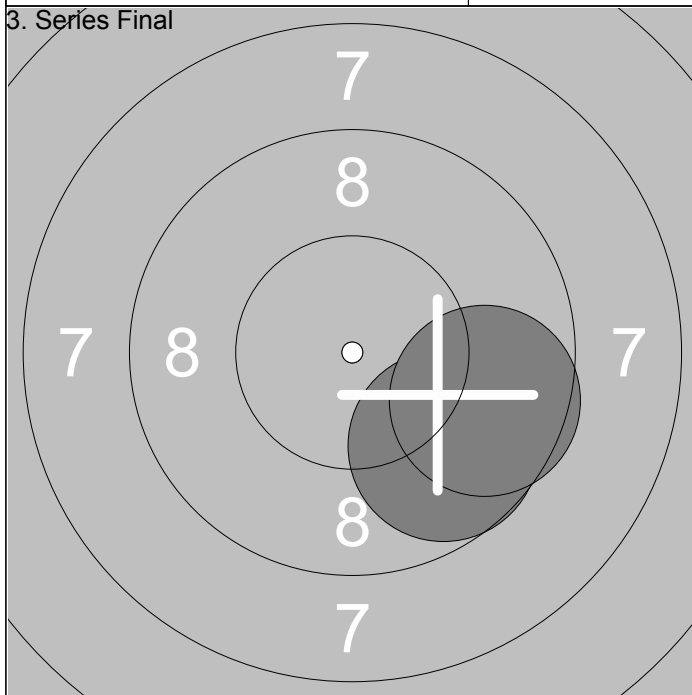

Relay	Lane	Hannah Pugsley	
2	4		
10m			
03.11.2013	2013 Senior Women Rifle	Welsh Airgun Association	
1. Sériés Final	 <p>1: 9.8 → 2: 10.4x ↗ 3: 10.5x ↘</p>	2. Sériés Final	 <p>1: 9.5 ↘ 2: 10.3x ↓ 3: 10.1 ↗</p>
	Series 30.7 Total 30.7		Series 29.9 Total 60.6
3. Sériés Final	 <p>1: 9.5 ← 2: 9.0 ←</p>	4. Sériés Final	 <p>1: 9.6 ← 2: 10.8x ↖</p>
	Series 18.5 Total 79.1		Series 20.4 Total 99.5
5. Sériés Final	 <p>1: 10.3x ↓ 2: 10.5x →</p>	6. Sériés Final	 <p>1: 10.0 ↗ 2: 10.9x →</p>
	Series 20.8 Total 120.3		Series 20.9 Total 141.2
7. Sériés Final	 <p>1: 9.4 ↗ 2: 10.3x ↖</p>	8. Sériés Final	 <p>1: 10.3x ↙ 2: 10.1 →</p>
	Series 19.7 Total 160.9		Series 20.4 Total 181.3

Relay 2	Lane 5	Jenny Corish
-------------------	------------------	---------------------

10m		
-----	--	--

03.11.2013	2013 Senior Women Rifle	Welsh Airgun Association
------------	-------------------------	--------------------------

1: 9.3 ↘	Series	29.3
2: 10.0 →		
3: 10.0 ↘		
Total		29.3

1: 10.0 ↘	Series	30.1
2: 9.8 ↘		
3: 10.3x ↘		
Total		59.4

1: 9.7 ↘	Series	19.3
2: 9.6 ↘		
Total		

1: 10.0 →	Series	20.1
2: 10.1 ↘		
Total		

Relay	Lane	Pauline Thornton	
10m			
03.11.2013		2013 Senior Women Rifle	Welsh Airgun Association
1. Series Final		1: 10.3x ← 2: 9.9 ↙ 3: 9.4 →	2. Series Final
		Series 29.6 Total 29.6	1: 10.0 ↘ 2: 9.9 ↓ 3: 10.2x ↙
			Series 30.1 Total 59.7
3. Series Final		1: 10.1 → 2: 9.4 ←	4. Series Final
		Series 19.5 Total 79.2	1: 10.6x ↙ 2: 10.3x ↗
			Series 20.9 Total 100.1
5. Series Final		1: 10.1 ↑ 2: 9.5 ↙	
		Series 19.6 Total 119.7	