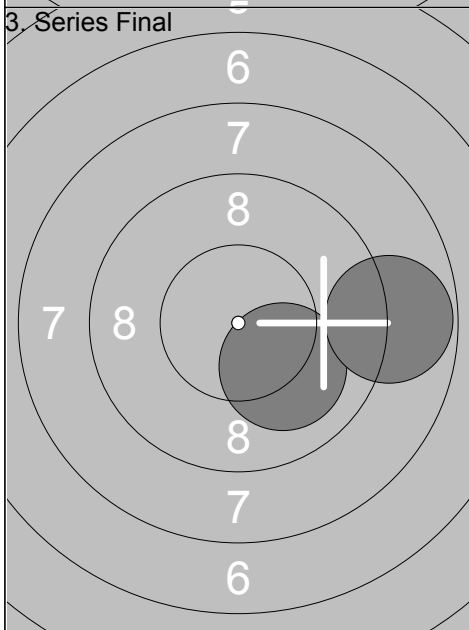

1: 9.3 ↘	Series	29.3
2: 10.0 →		
3: 10.0 ↘		
Total		29.3

1: 10.0 ↘	Series	30.1
2: 9.8 ↘		
3: 10.3x ↘		
Total		59.4

1: 9.7 ↘	Series	19.3
2: 9.6 ↘		
Total		

1: 10.0 →	Series	20.1
2: 10.1 ↘		
Total		

Relay	Lane	Pauline Thornton	
10m			
03.11.2013		2013 Senior Women Rifle	Welsh Airgun Association
1. Series Final		1: 10.3x ← 2: 9.9 ↙ 3: 9.4 →	2. Series Final
		Series 29.6 Total 29.6	1: 10.0 ↘ 2: 9.9 ↓ 3: 10.2x ↙
			Series 30.1 Total 59.7
3. Series Final		1: 10.1 → 2: 9.4 ←	4. Series Final
		Series 19.5 Total 79.2	1: 10.6x ↙ 2: 10.3x ↗
			Series 20.9 Total 100.1
5. Series Final		1: 10.1 ↑ 2: 9.5 ↙	
		Series 19.6 Total 119.7	

Relay 2	Lane 7	Sian Corish
-------------------	------------------	--------------------

10m		
-----	--	--

03.11.2013	2013 Senior Women Rifle	Welsh Airgun Association
------------	-------------------------	--------------------------

1: 10.1 ↙
2: 10.0 ←
3: 10.5x ↙

Series	30.6
Total	30.6

1: 10.3x ↙
2: 9.7 ↘
3: 10.3x ↘

Series	30.3
Total	60.9

1: 10.1 ↘
2: 8.8 →

Series	18.9
Total	79.8

1: 10.5x →
2: 10.5x ←

Series	21.0
Total	100.8