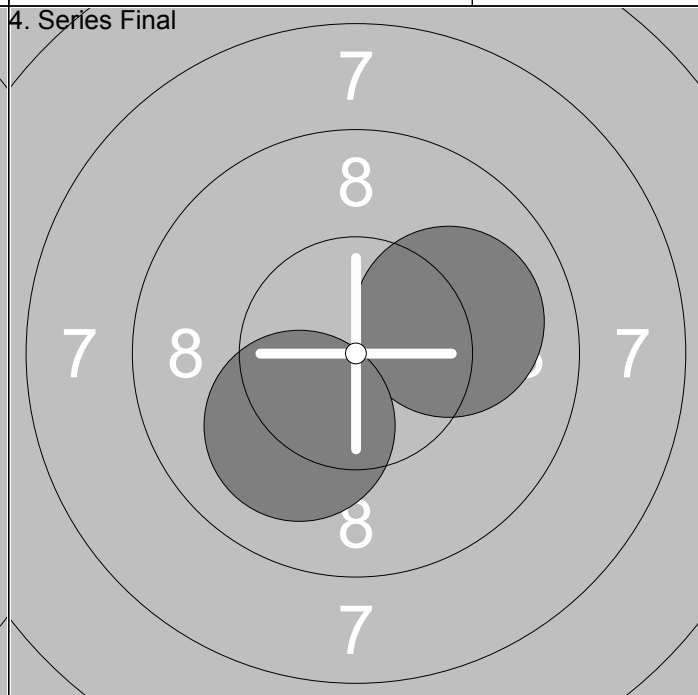

Relay	Lane	Hannah Pugsley	
2	4		
10m			
03.11.2013	2013 Senior Women Rifle	Welsh Airgun Association	
1. Sériés Final	 <p>1: 9.8 → 2: 10.4x ↗ 3: 10.5x ↘</p>	2. Sériés Final	 <p>1: 9.5 ↘ 2: 10.3x ↓ 3: 10.1 ↗</p>
	Series 30.7 Total 30.7		Series 29.9 Total 60.6
3. Sériés Final	 <p>1: 9.5 ← 2: 9.0 ←</p>	4. Sériés Final	 <p>1: 9.6 ← 2: 10.8x ↖</p>
	Series 18.5 Total 79.1		Series 20.4 Total 99.5
5. Sériés Final	 <p>1: 10.3x ↓ 2: 10.5x →</p>	6. Sériés Final	 <p>1: 10.0 ↗ 2: 10.9x →</p>
	Series 20.8 Total 120.3		Series 20.9 Total 141.2
7. Sériés Final	 <p>1: 9.4 ↗ 2: 10.3x ↖</p>	8. Sériés Final	 <p>1: 10.3x ↙ 2: 10.1 →</p>
	Series 19.7 Total 160.9		Series 20.4 Total 181.3

Relay 2	Lane 5	Jenny Corish
-------------------	------------------	---------------------

10m		
-----	--	--

03.11.2013	2013 Senior Women Rifle	Welsh Airgun Association
------------	-------------------------	--------------------------

1: 9.3 ↘	Series	29.3
2: 10.0 →		
3: 10.0 ↘		
Total		29.3

1: 10.0 ↘	Series	30.1
2: 9.8 ↘		
3: 10.3x ↘		
Total		59.4

1: 9.7 ↘	Series	19.3
2: 9.6 ↘		
Total		

1: 10.0 →	Series	20.1
2: 10.1 ↘		
Total		

Relay	Lane	Pauline Thornton	
10m			
03.11.2013		2013 Senior Women Rifle	Welsh Airgun Association
1. Series Final		1: 10.3x ← 2: 9.9 ↙ 3: 9.4 →	2. Series Final
		Series 29.6 Total 29.6	1: 10.0 ↘ 2: 9.9 ↓ 3: 10.2x ↙
			Series 30.1 Total 59.7
3. Series Final		1: 10.1 → 2: 9.4 ←	4. Series Final
		Series 19.5 Total 79.2	1: 10.6x ↙ 2: 10.3x ↗
			Series 20.9 Total 100.1
5. Series Final		1: 10.1 ↑ 2: 9.5 ↙	
		Series 19.6 Total 119.7	